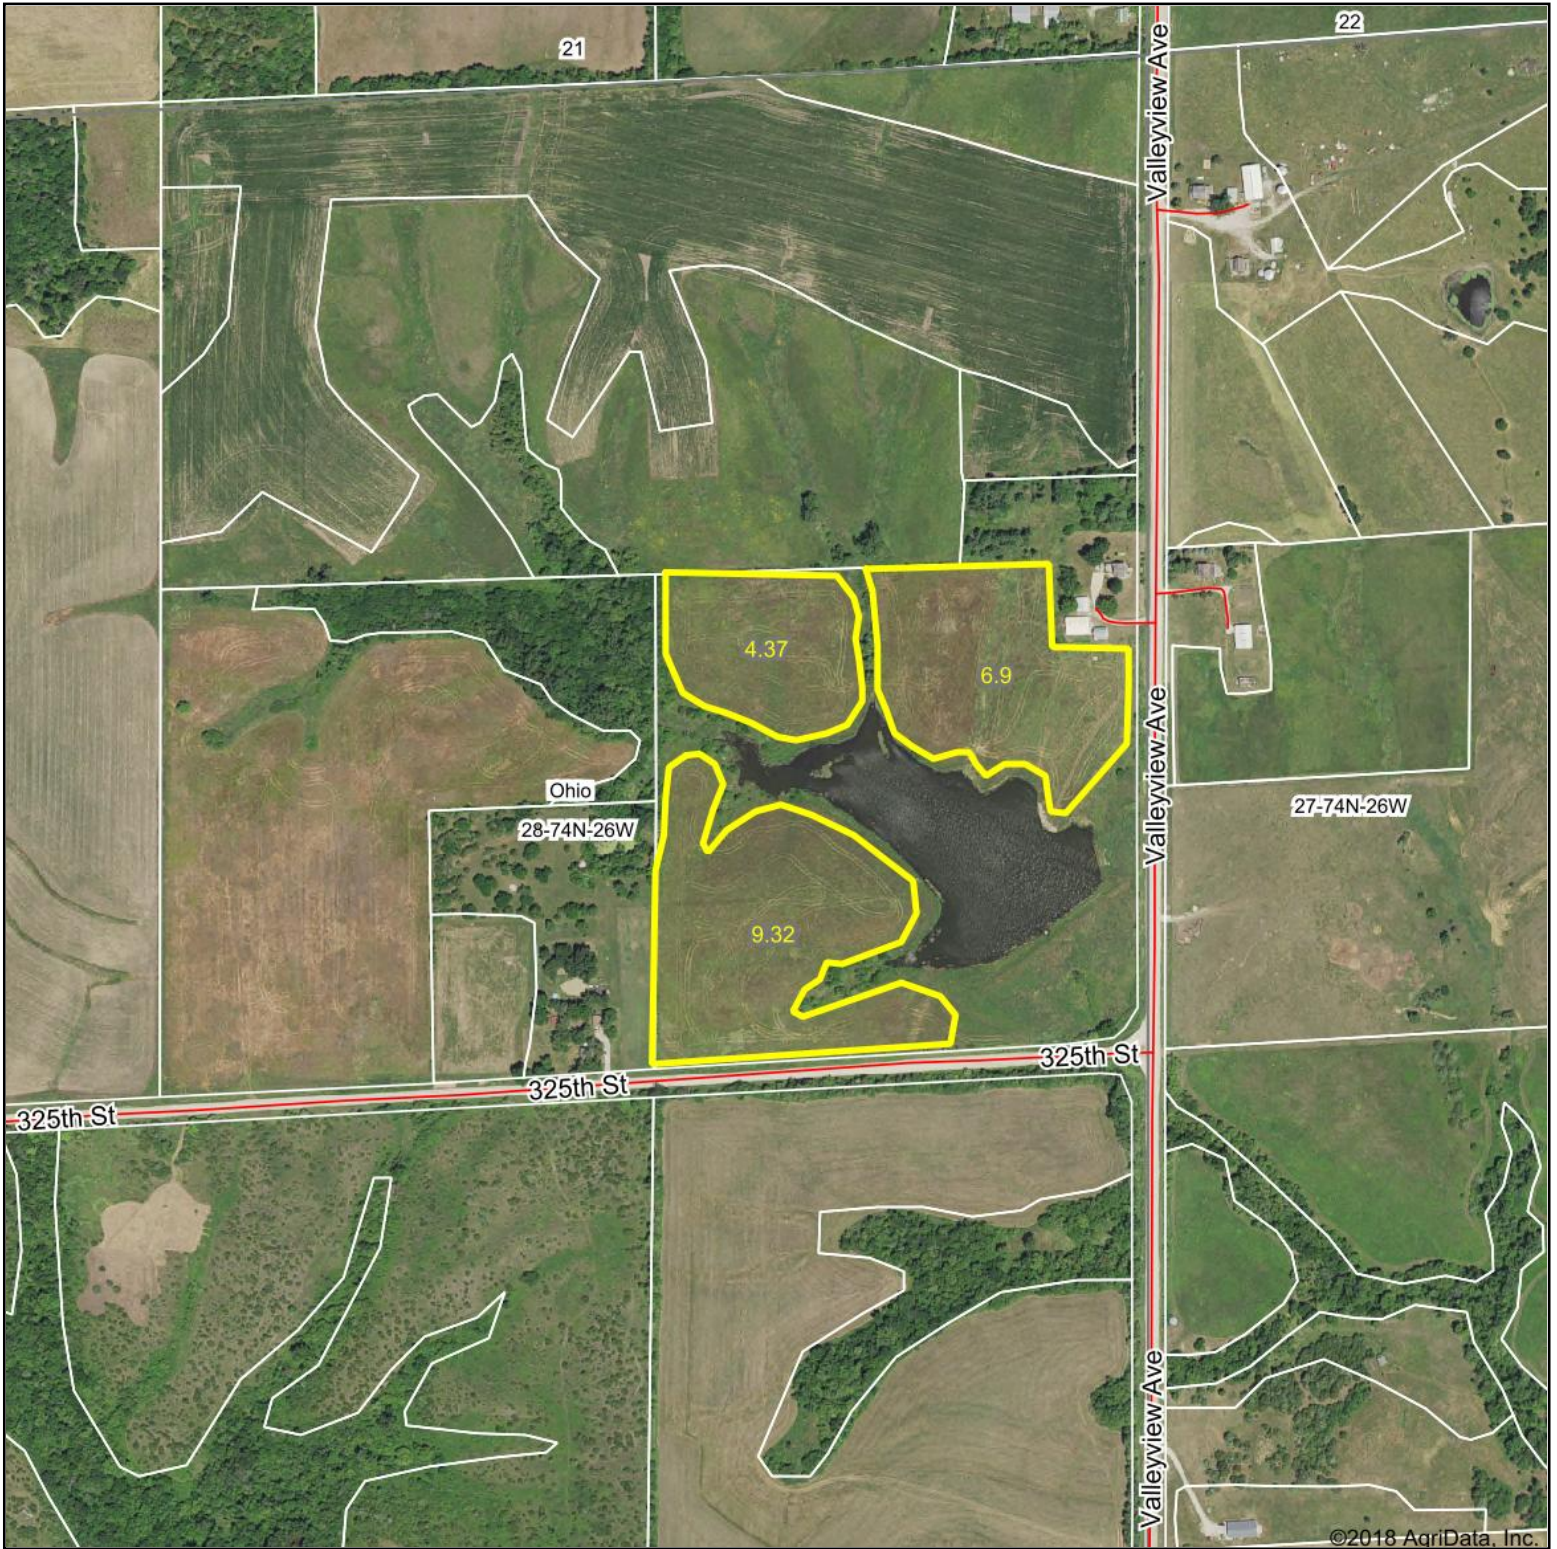

Aerial Map

map center: 41° 10' 58.43, -93° 51' 0.7

Maps Provided By:

© AgriData, Inc. 2018 www.AgriDataInc.com

28-74N-26W
Madison County
Iowa

5/16/2018