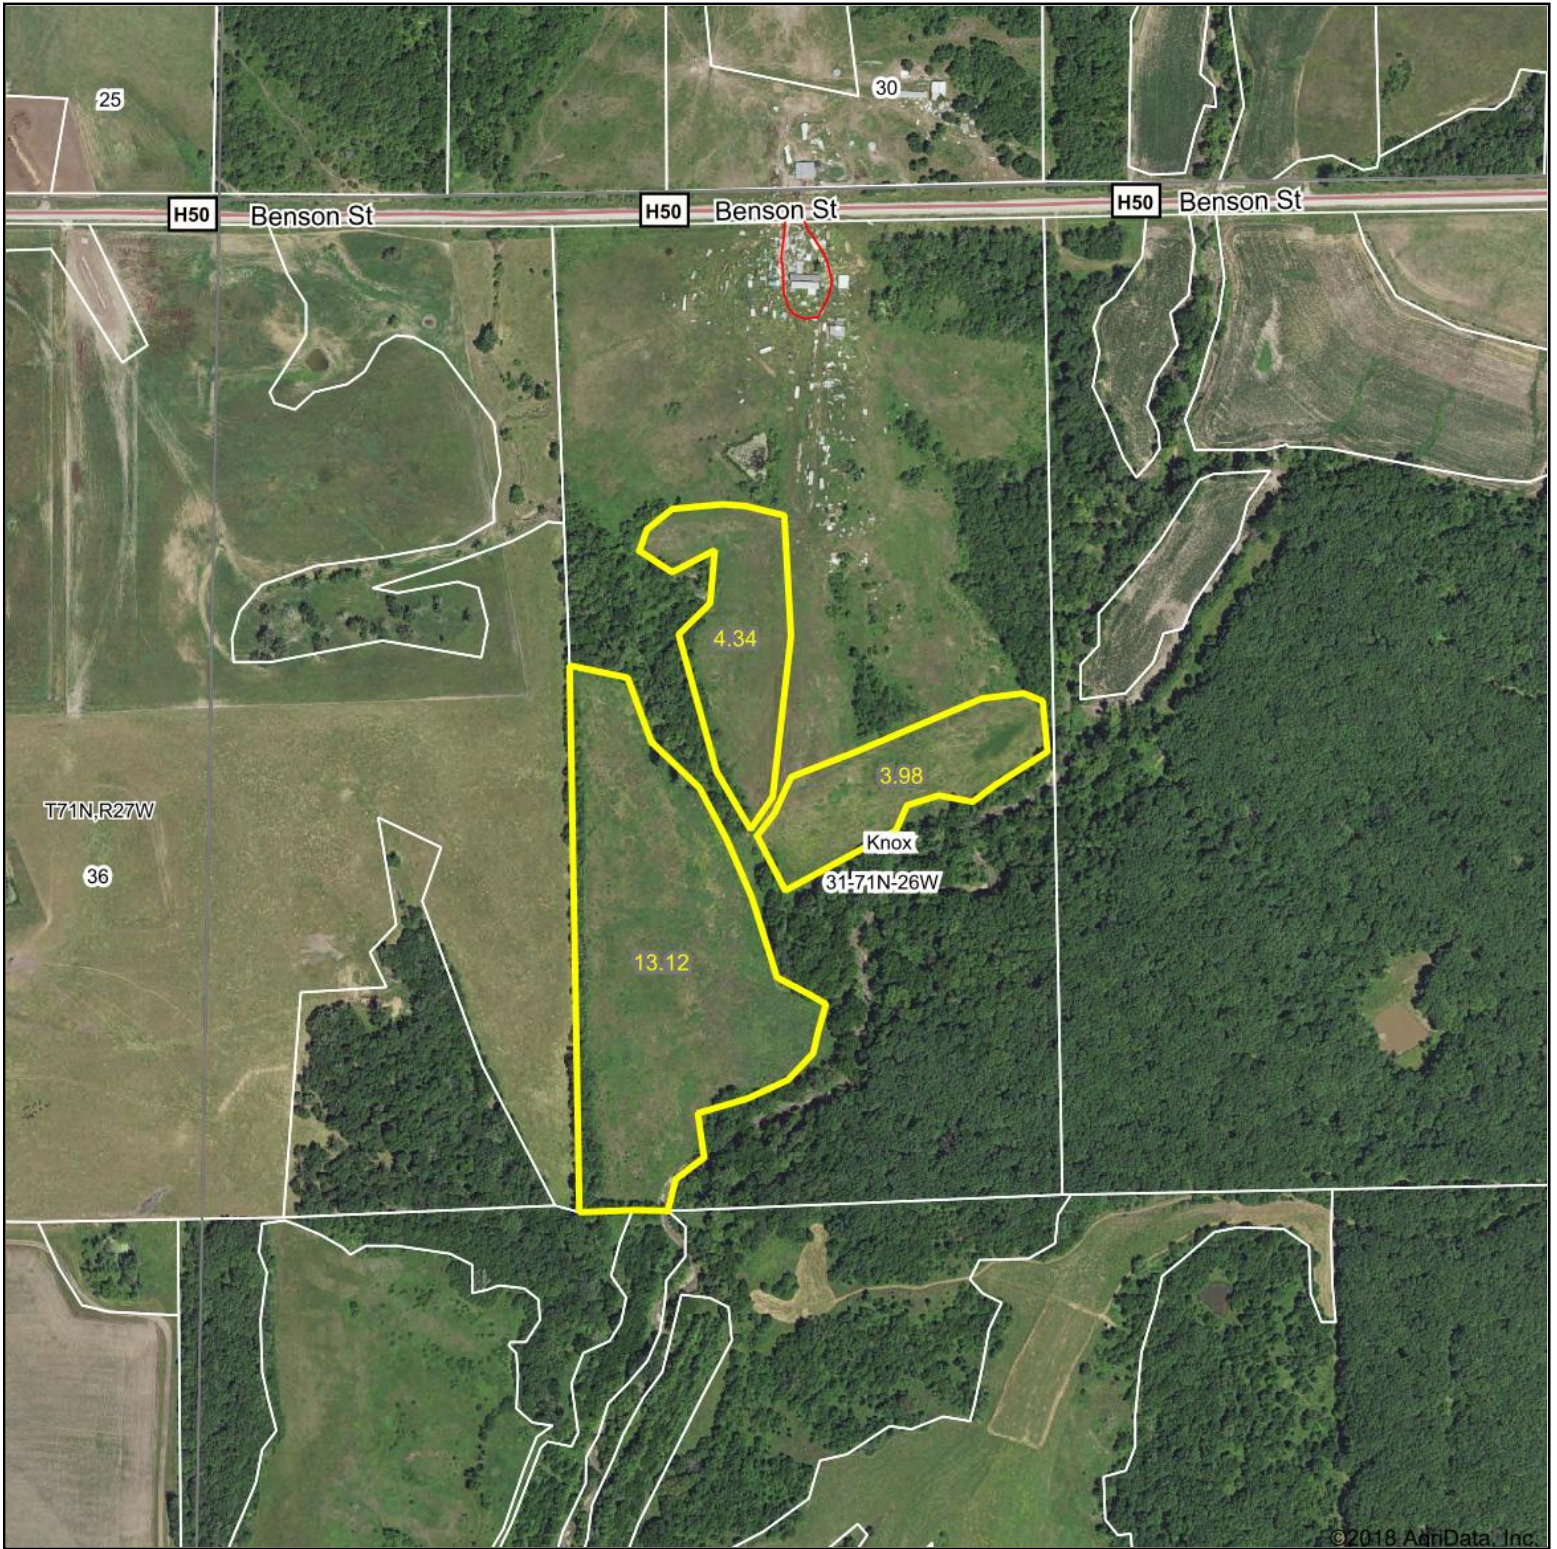

Aerial Map

map center: 40° 54' 26.04, -93° 53' 40.78

KILOTERRA
FARMLAND & HUNTING PROPERTIES

Maps Provided By:

© AgriData, Inc. 2018 www.AgriDataInc.com

31-71N-26W
Clarke County
Iowa

7/16/2018