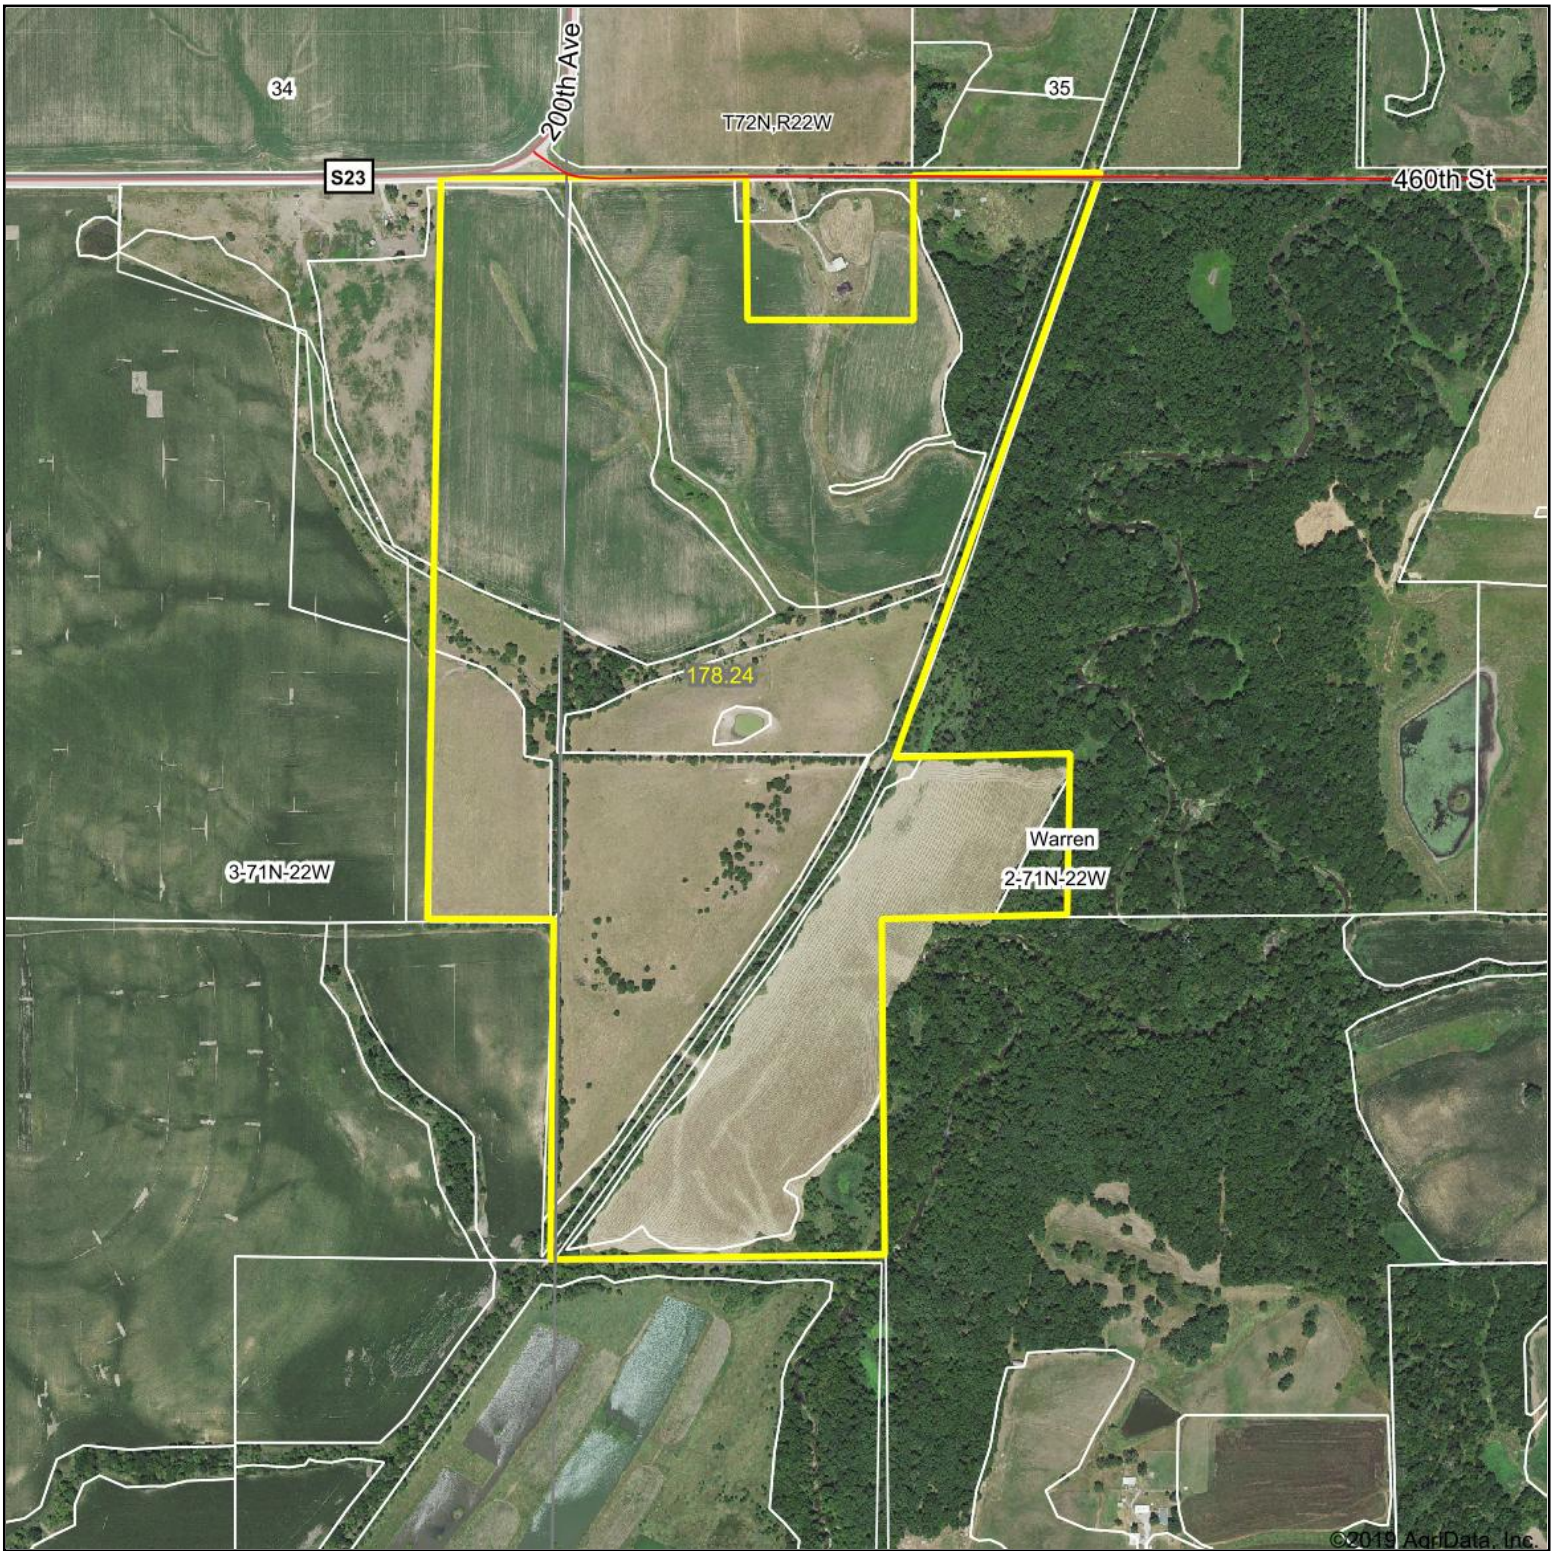

# Aerial Map

map center: 40° 58' 44.59, -93° 21' 46.49

Maps Provided By:  
  
CUSTOMIZED ONLINE MAPPING  
© AgriData, Inc. 2019 www.AgriDataInc.com

**2-71N-22W**  
**Lucas County**  
**Iowa**

2/23/2019