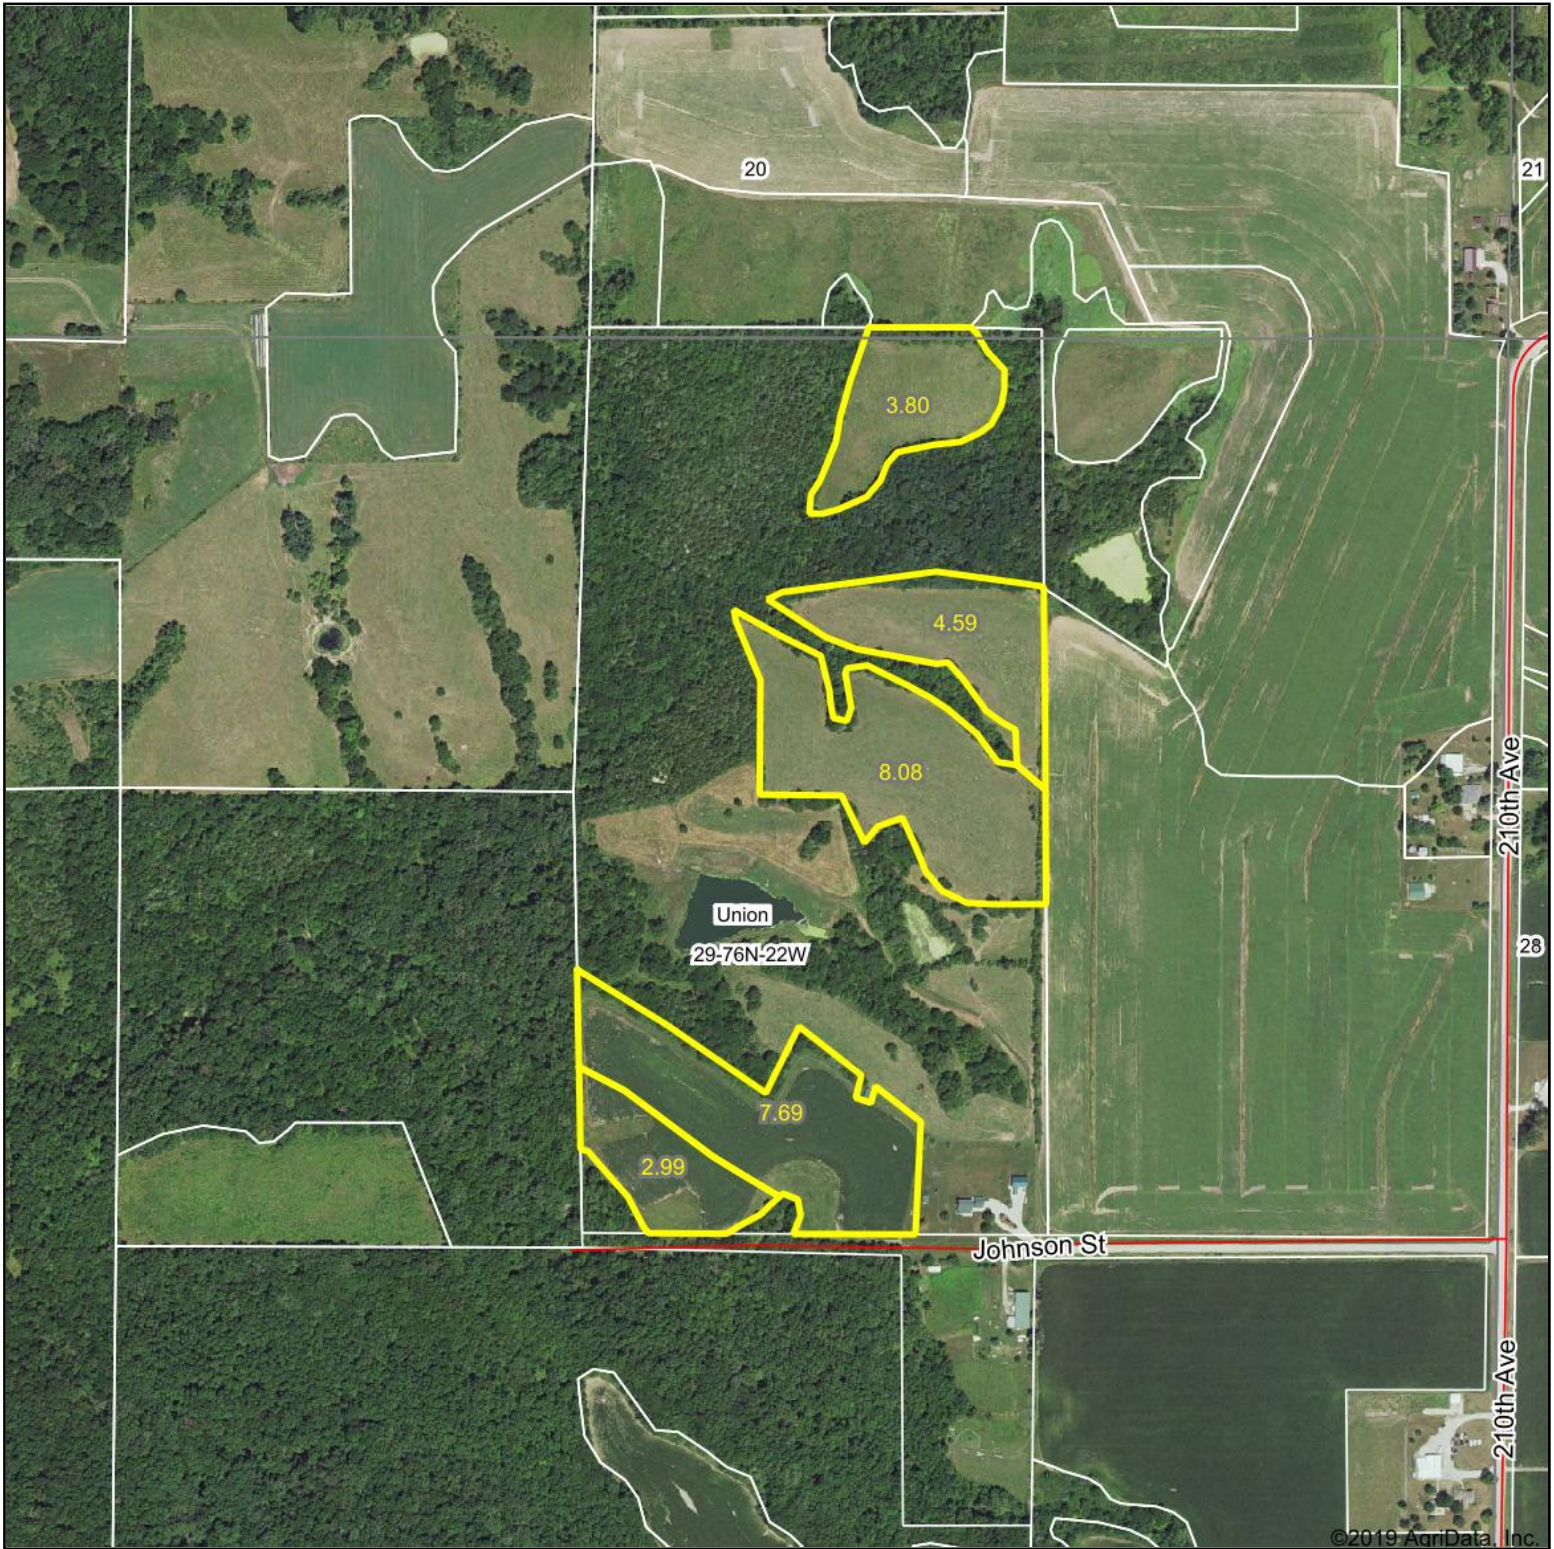

Aerial Map

Map Center: 41° 21' 36.52, -93° 24' 46.46

29-76N-22W
Warren County
Iowa

Maps Provided By:
 **surety**
CUSTOMIZED ONLINE MAPPING
© AgriData, Inc. 2019 www.AgriDataInc.com

6/23/2019