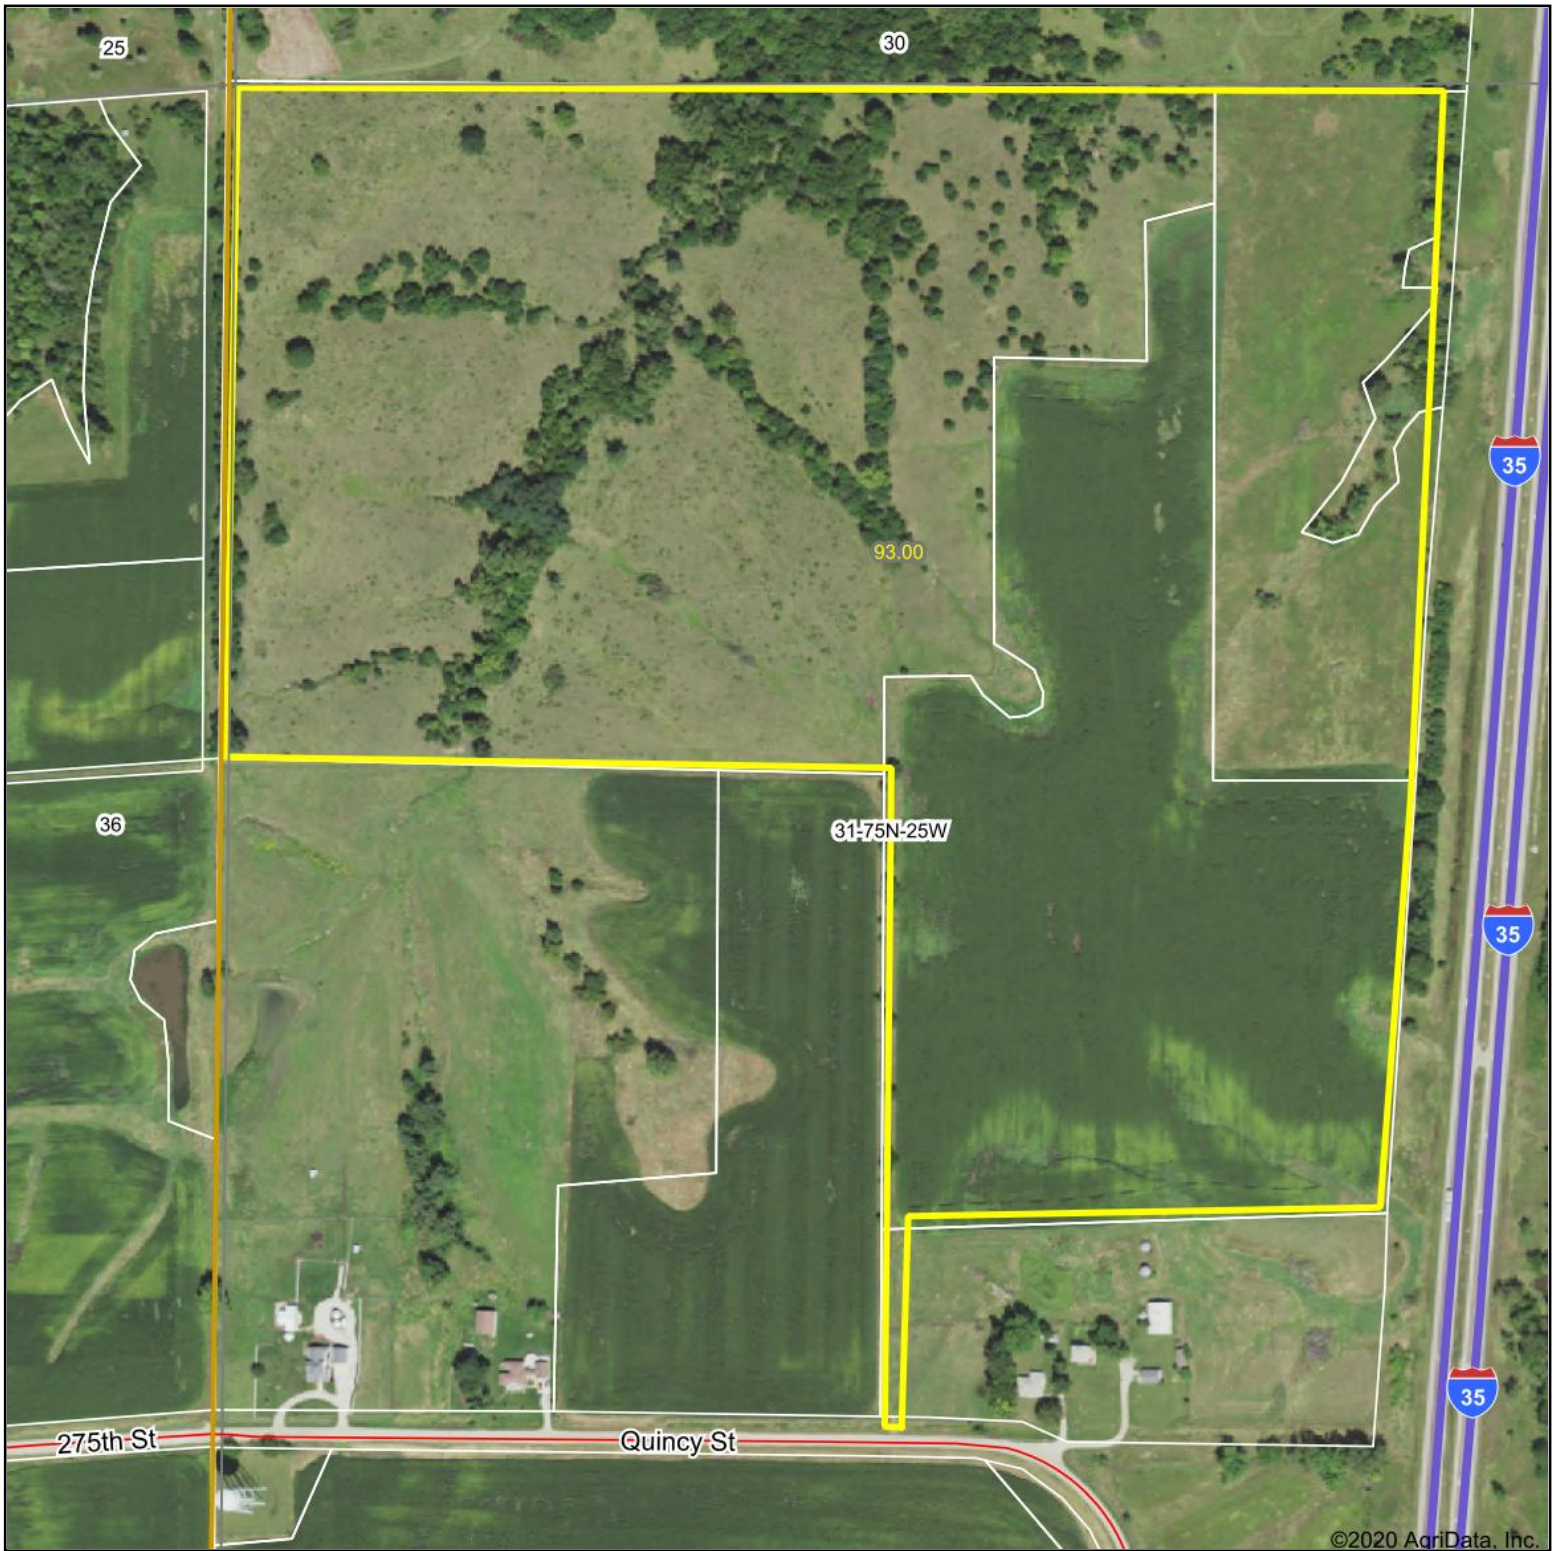

Aerial Map

©2020 AgriData, Inc.

Map Center: 41° 15' 37.73, -93° 47' 7.96

KILOTERRA
FARMLAND & HUNTING PROPERTIES

Maps Provided By:

31-75N-25W
Warren County
Iowa

12/3/2020

Field borders provided by Farm Service Agency as of 5/21/2008.