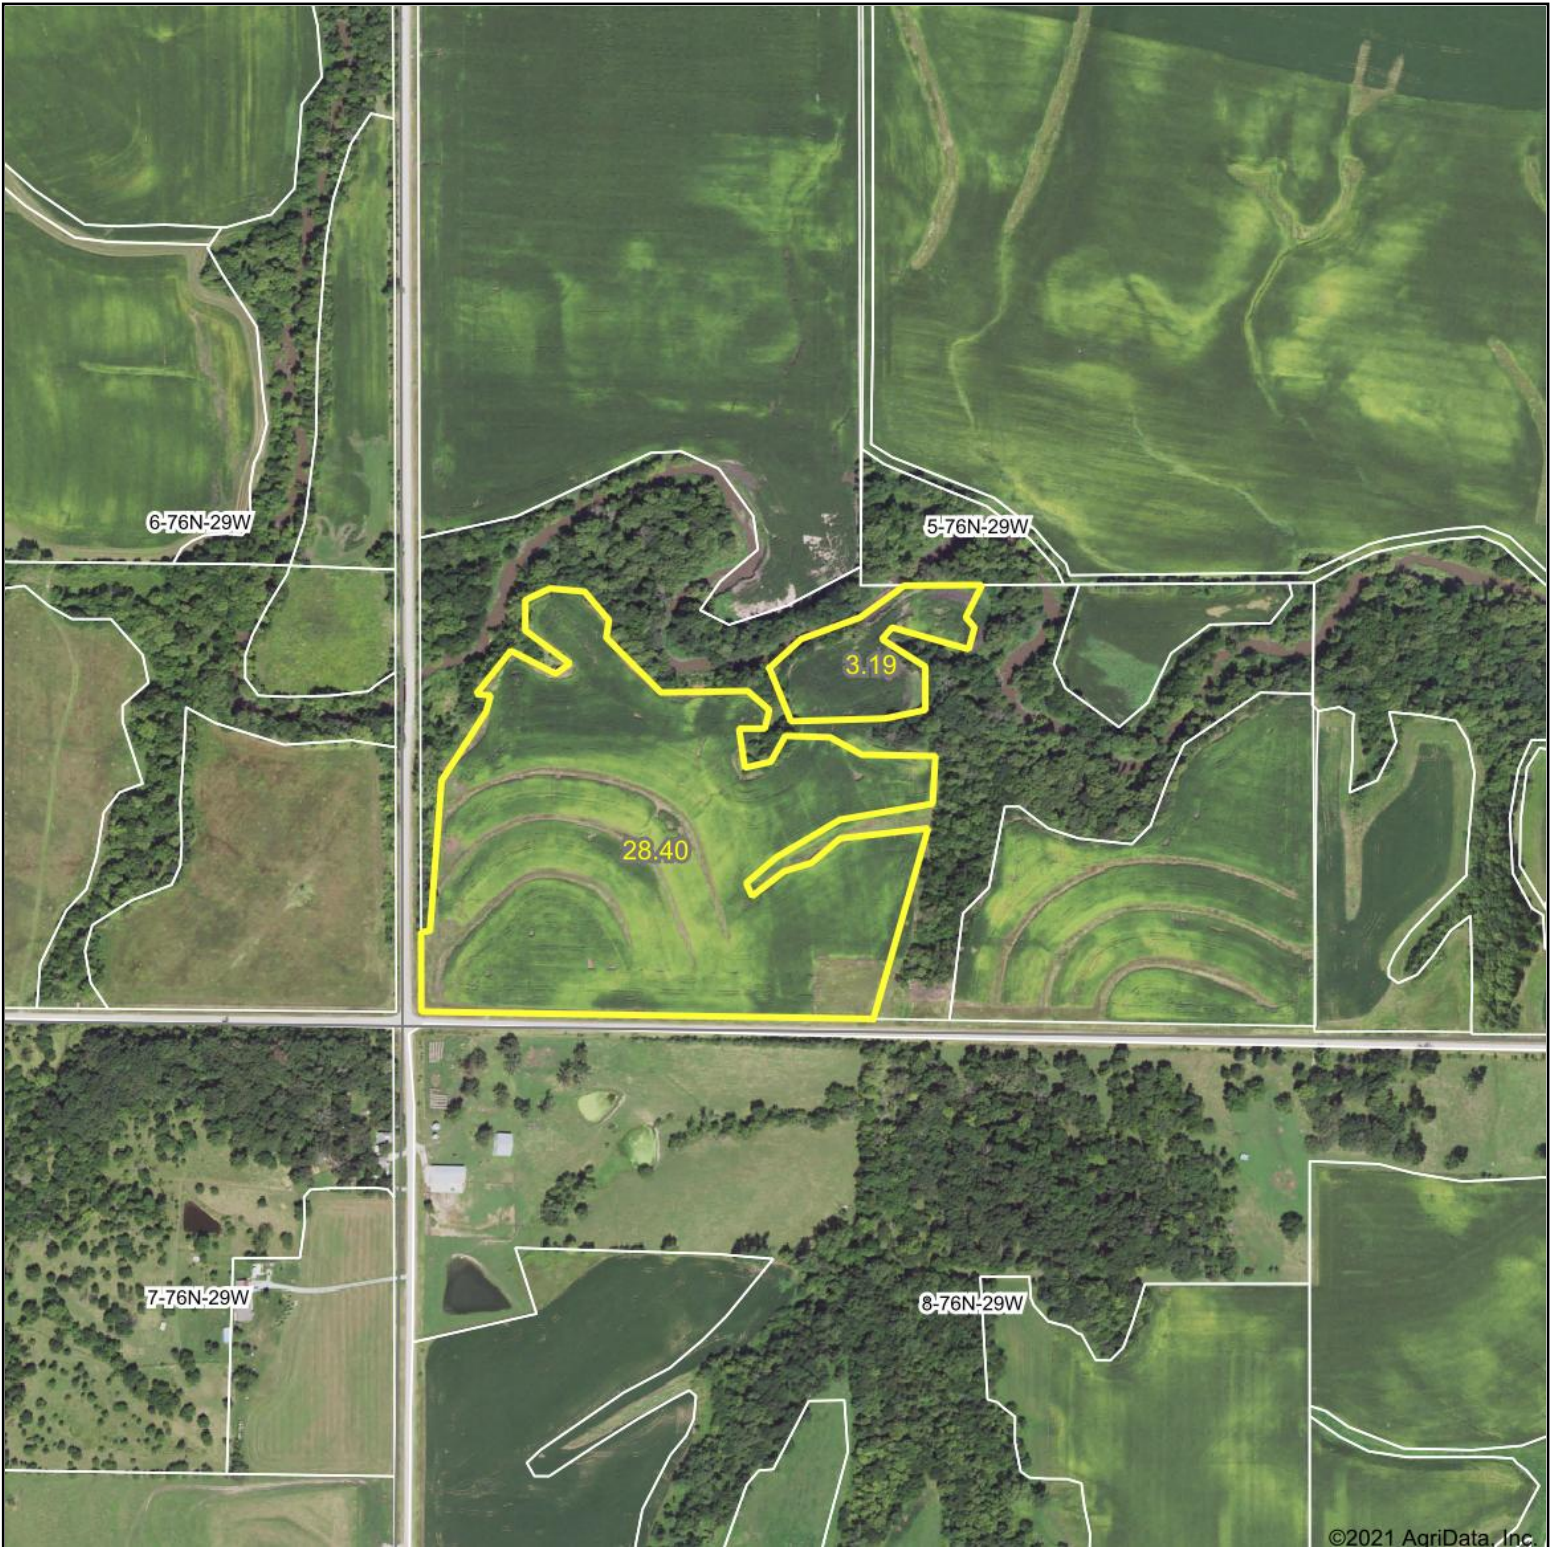

Aerial Map

©2021 AgriData, Inc.

Map Center: 41° 24' 16.96, -94° 13' 9.04

KILO TERRA
FARMLAND & HUNTING PROPERTIES

Maps Provided By:

CUSTOMIZED ONLINE MAPPING

© AgriData, Inc. 2021 www.AgriDataInc.com

5-76N-29W
Madison County
Iowa

1/25/2021