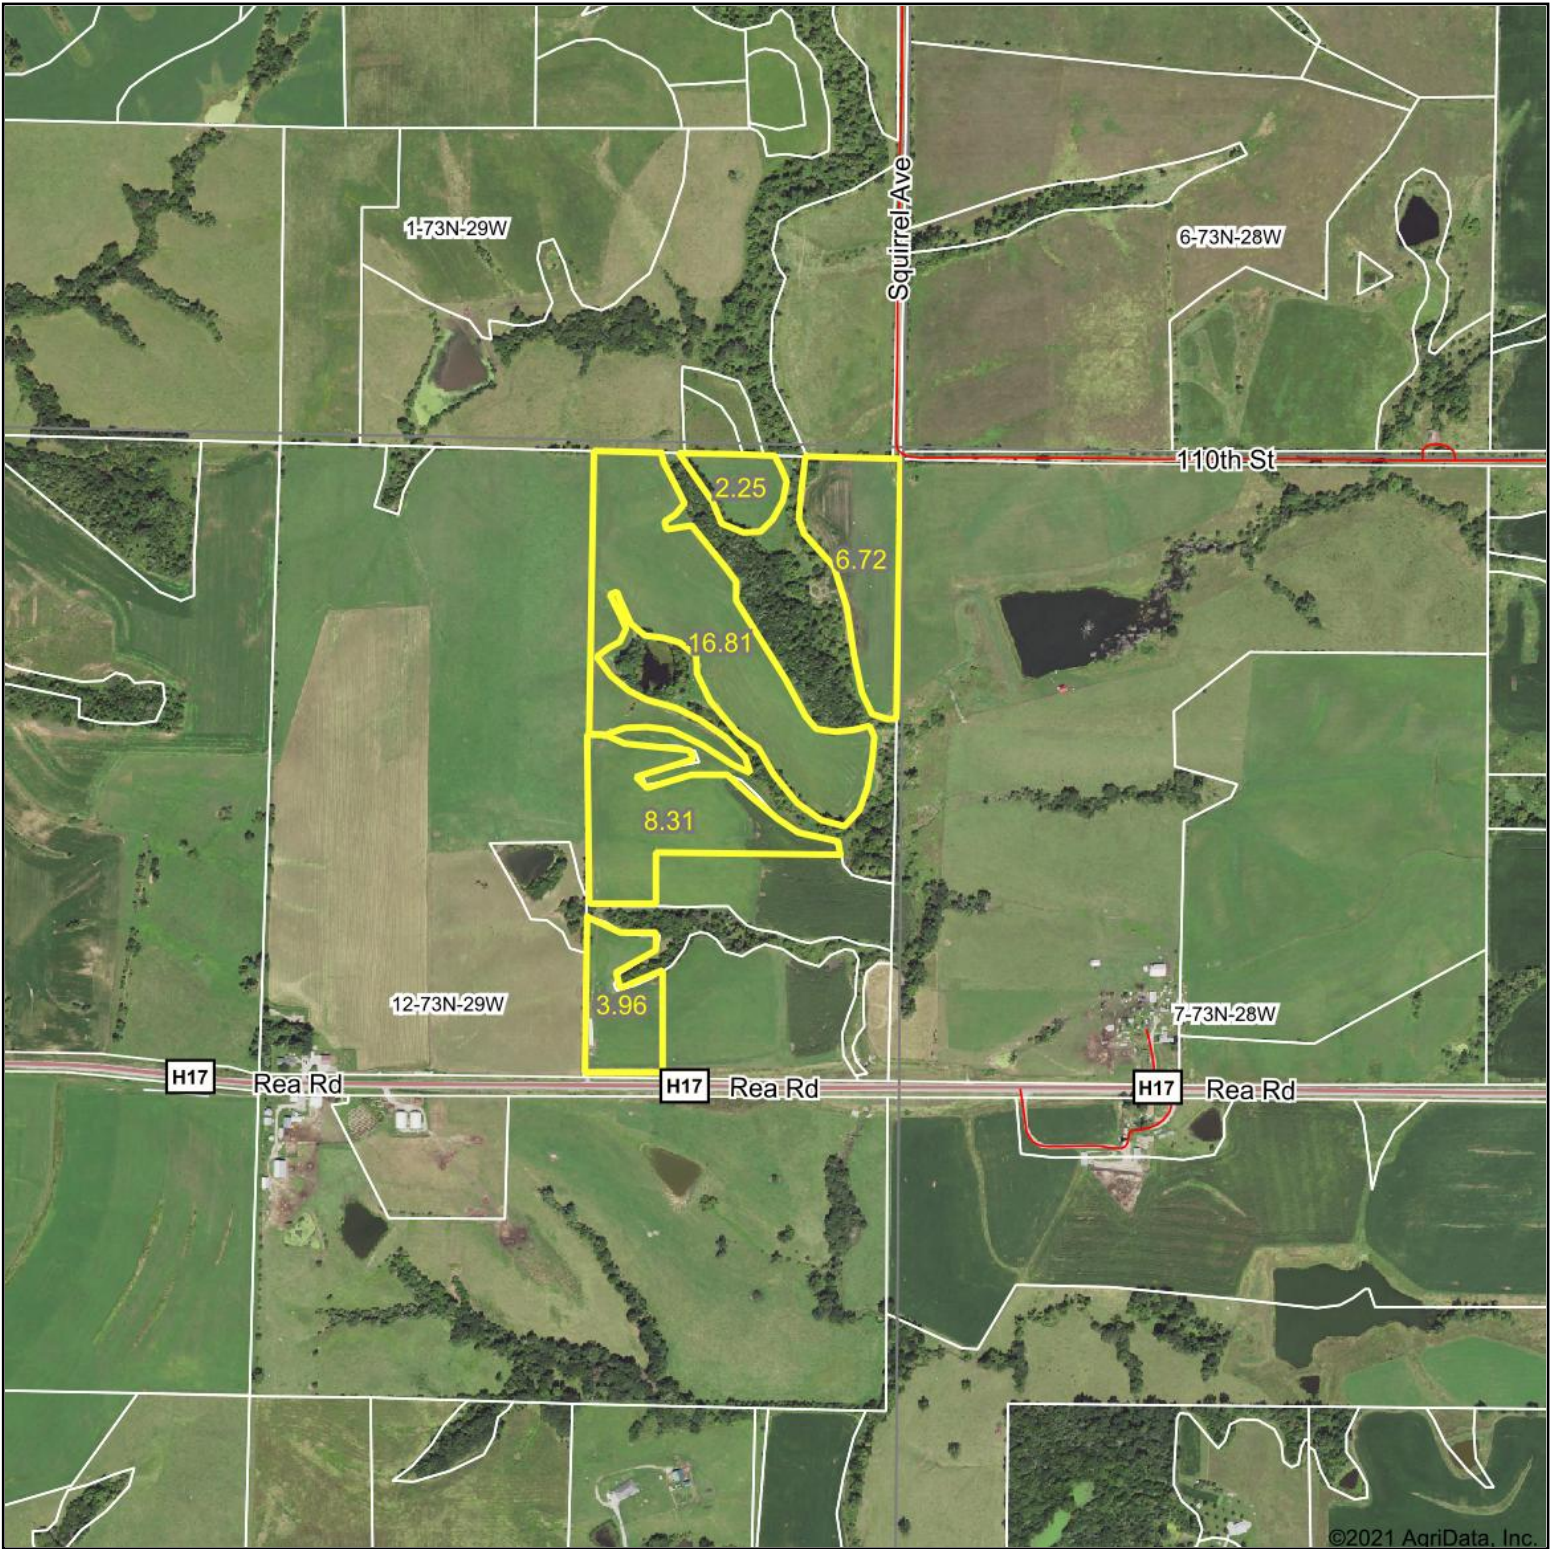

Aerial Map

©2021 AgriData, Inc.

Map Center: 41° 8' 19.55, -94° 7' 47.65

KILO TERRA
FARMLAND & HUNTING PROPERTIES

12-73N-29W
Union County
Iowa

Maps Provided By:
 **surety**
CUSTOMIZED ONLINE MAPPING

© AgriData, Inc. 2021 www.AgriDataInc.com

4/1/2021

Field borders provided by Farm Service Agency as of 5/21/2008.