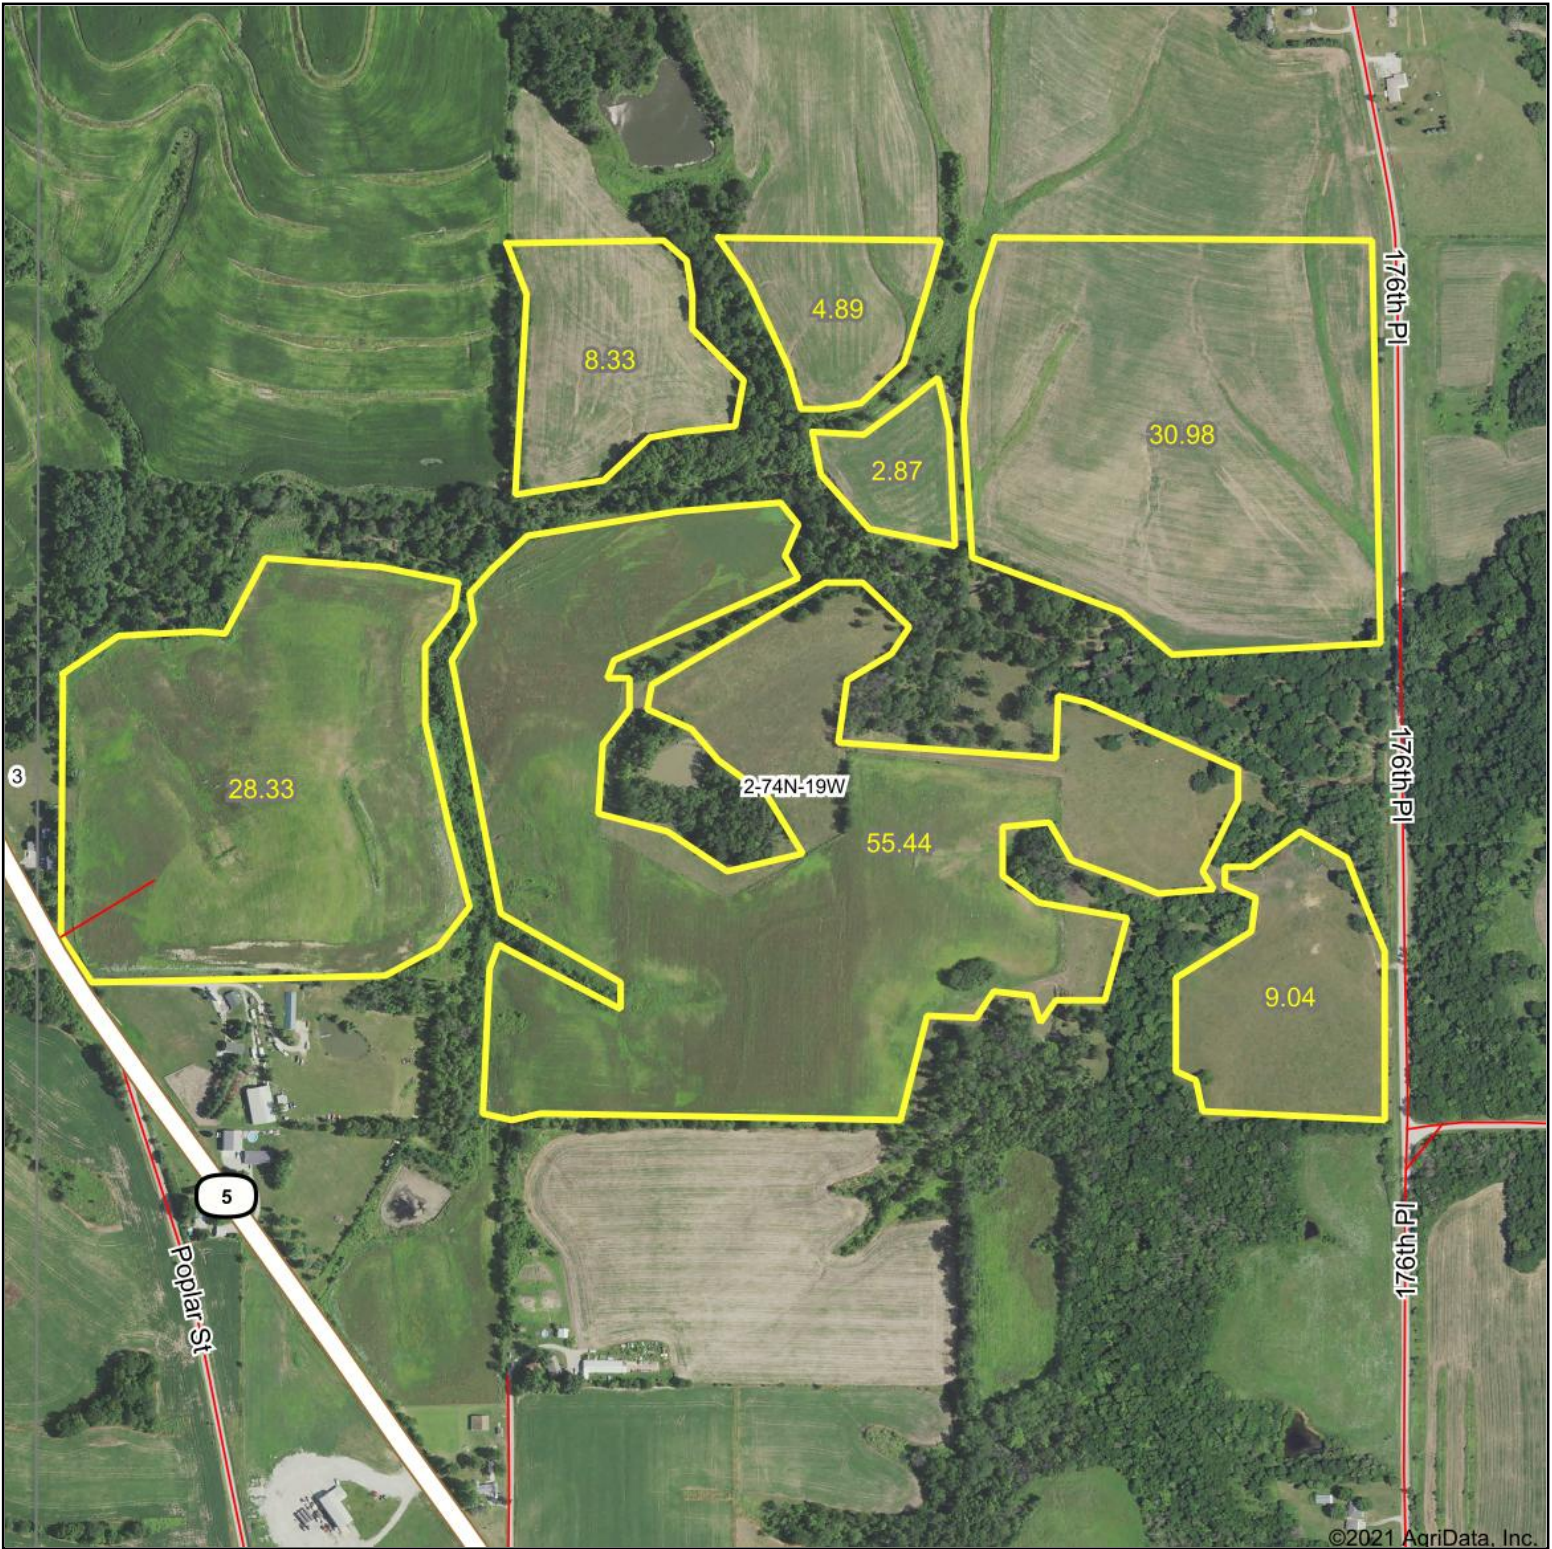

Aerial Map

Map Center: 41° 14' 23.37, -93° 0' 56.68

2-74N-19W
Marion County
Iowa

Maps Provided By:
 **surety**
CUSTOMIZED ONLINE MAPPING
© AgriData, Inc. 2021 www.AgriDataInc.com

6/21/2021