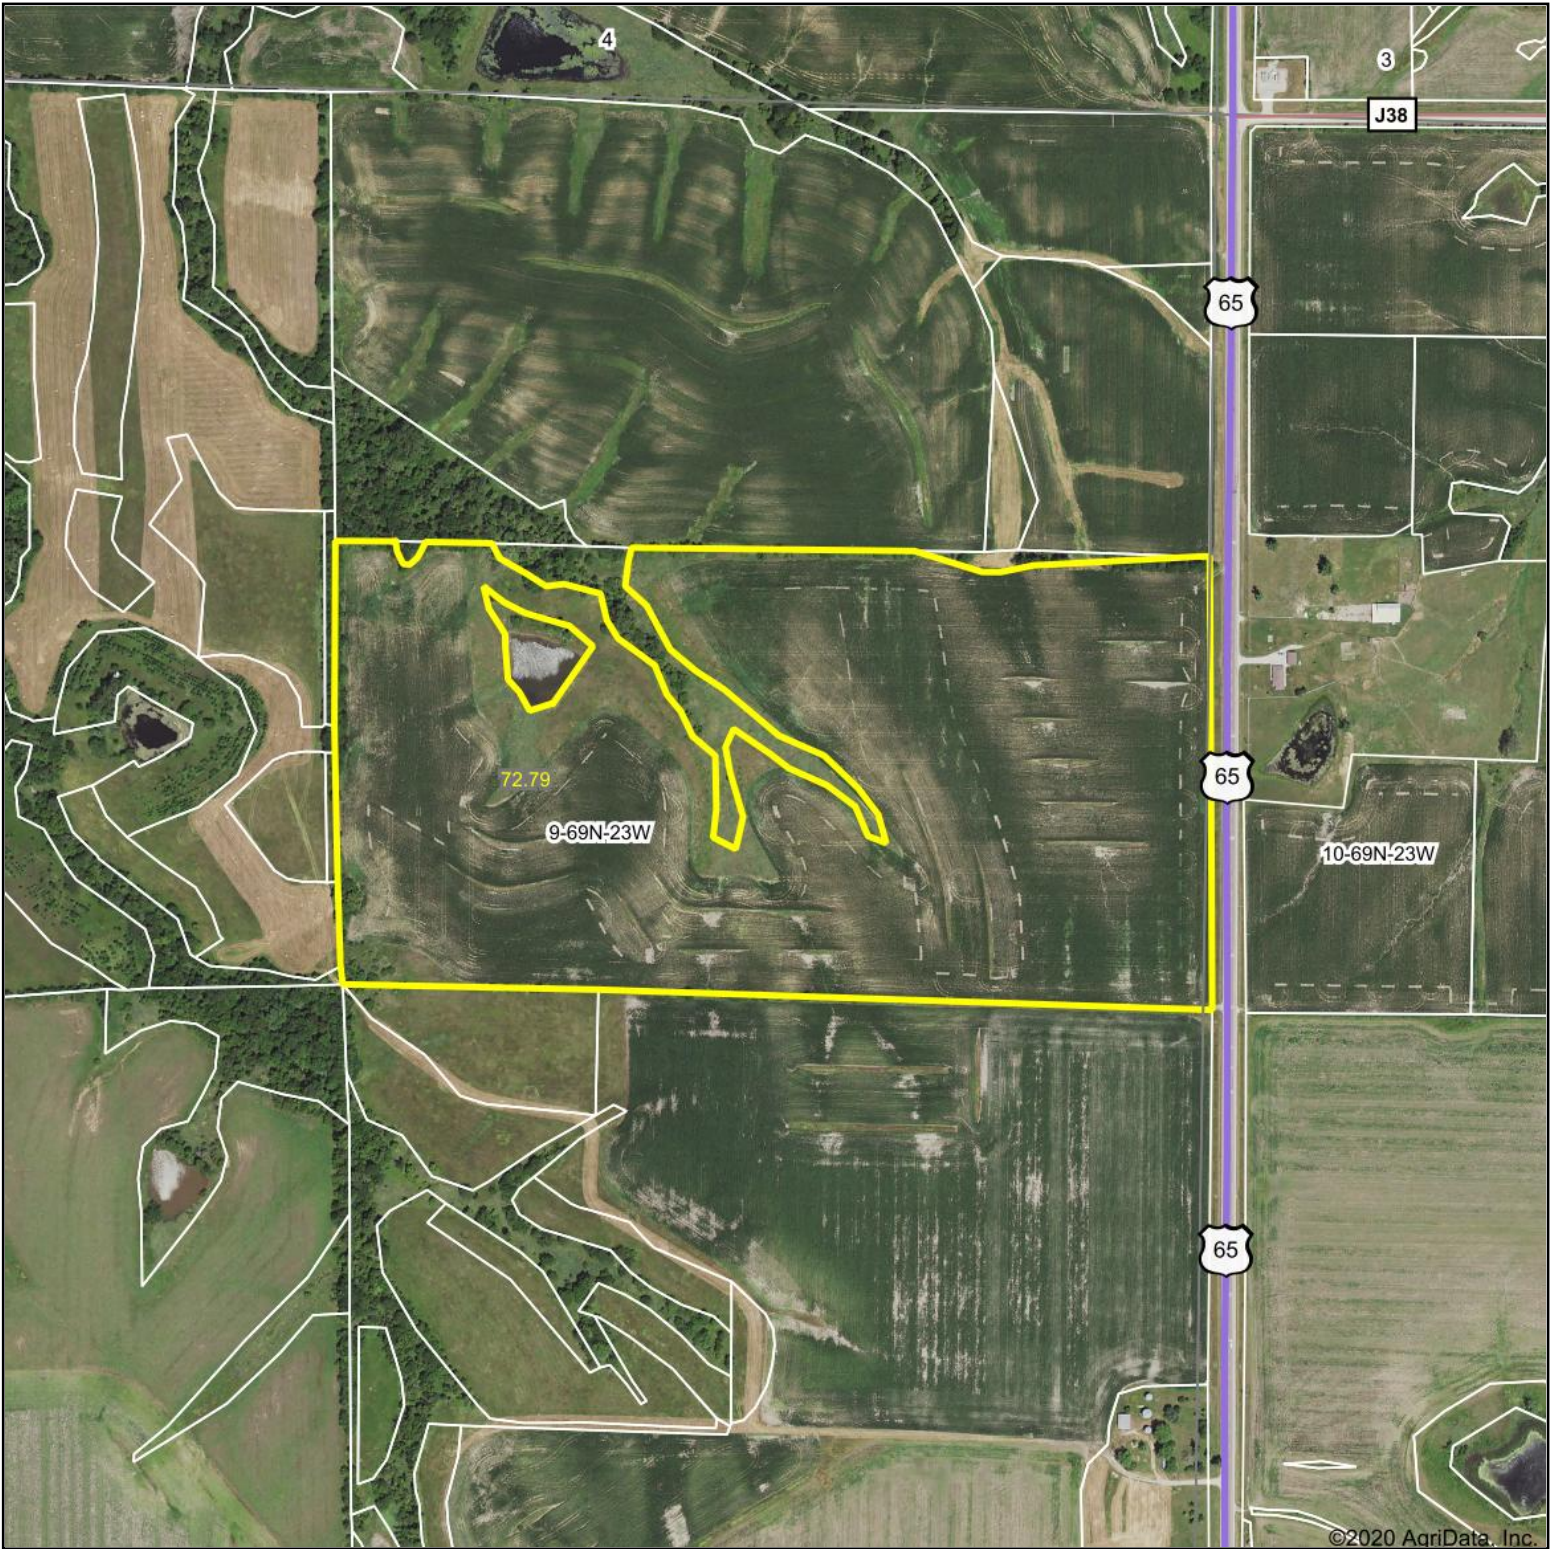

Aerial Map

Map Center: 40° 47' 30.75, -93° 30' 15.08

9-69N-23W
Wayne County
Iowa

Maps Provided By:
 **surety**
CUSTOMIZED ONLINE MAPPING
© AgriData, Inc. 2020 www.AgriDataInc.com

9/28/2020