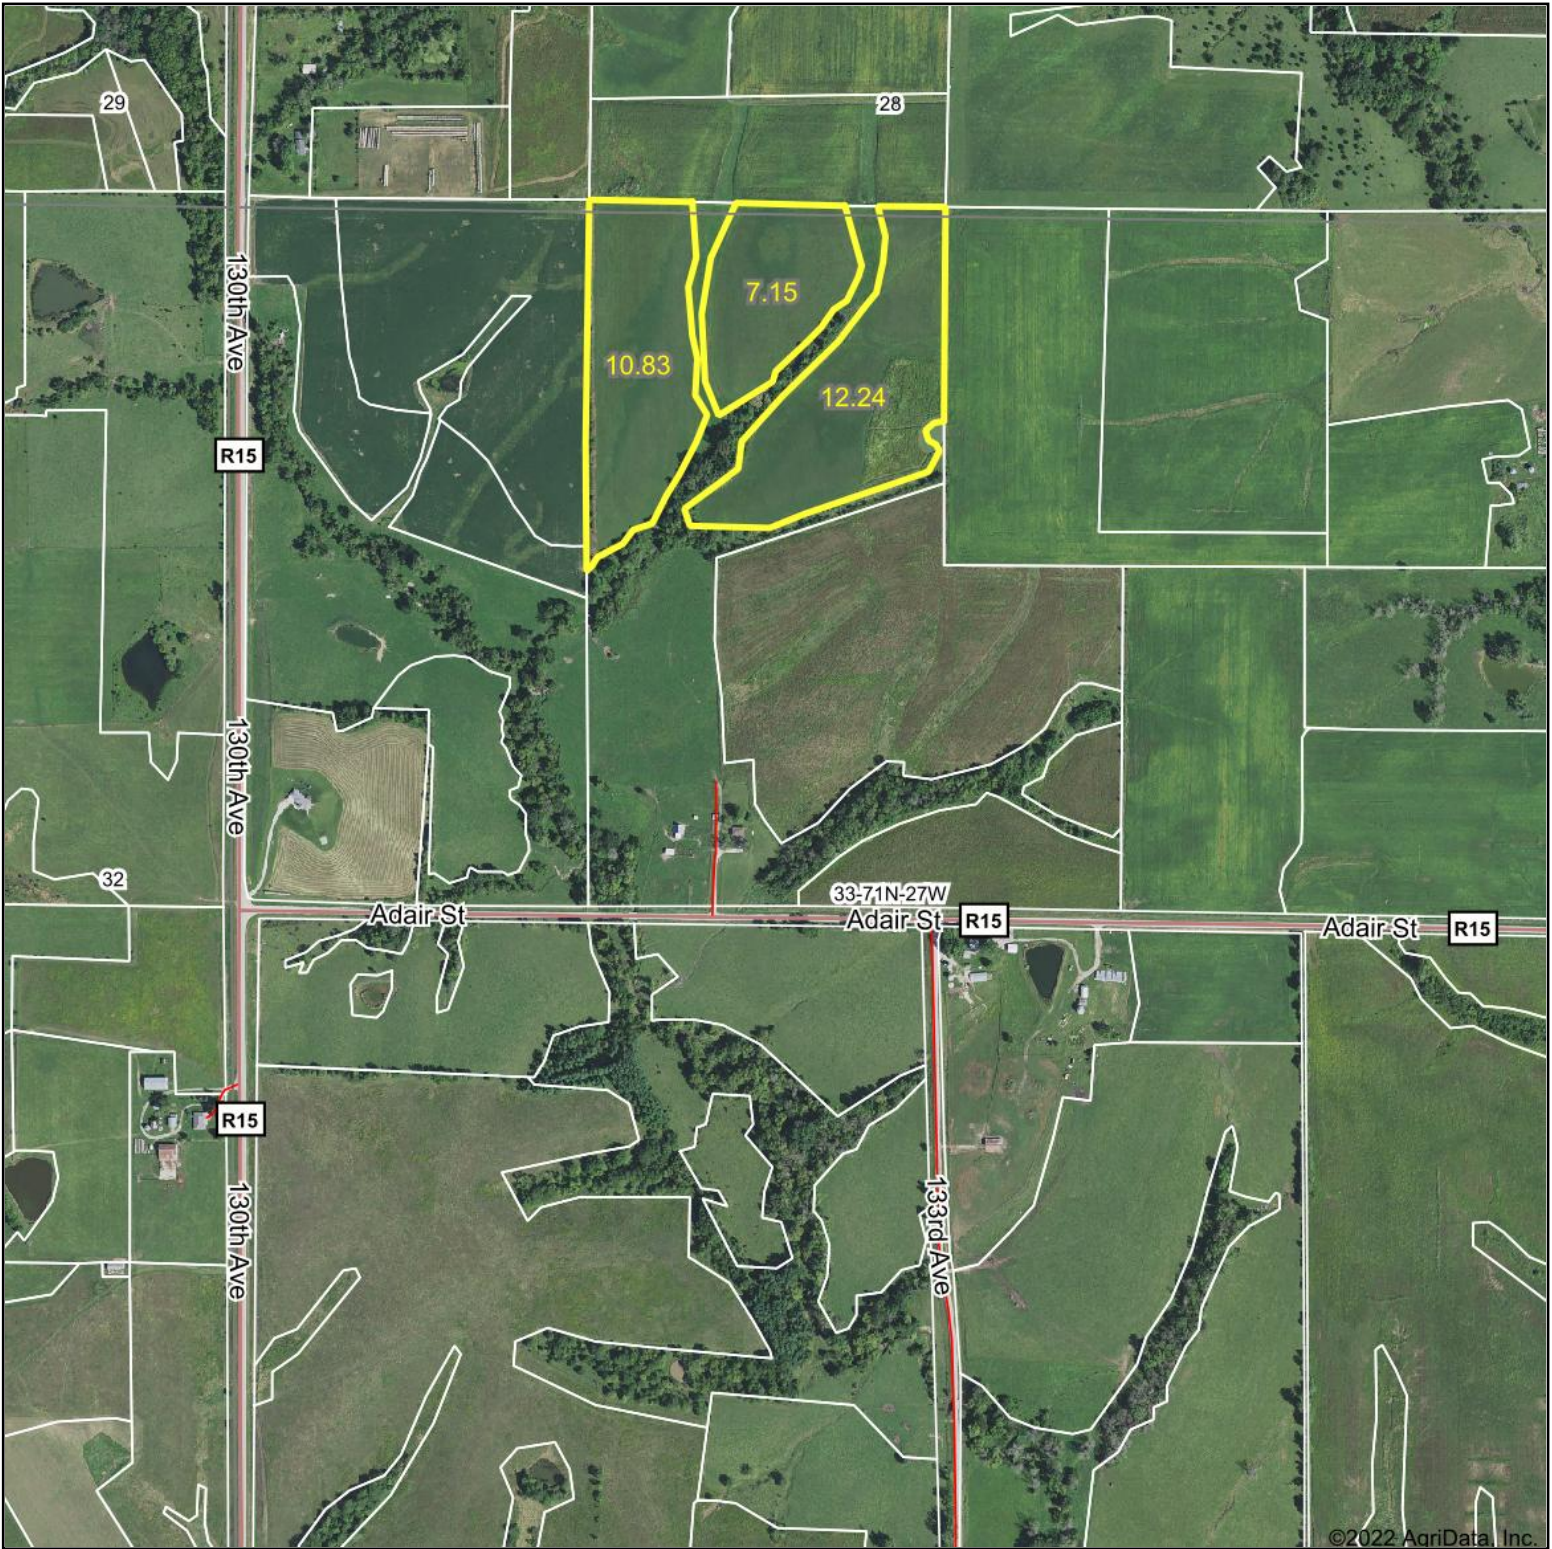

Aerial Map

©2022 AgriData, Inc.

Map Center: 40° 54' 20.11, -93° 58' 8.62

KILO TERRA
FARMLAND & HUNTING PROPERTIES

Maps Provided By:

© AgriData, Inc. 2021 www.AgriDataInc.com

33-71N-27W
Clarke County
Iowa

2/2/2022

Field borders provided by Farm Service Agency as of 5/21/2008.