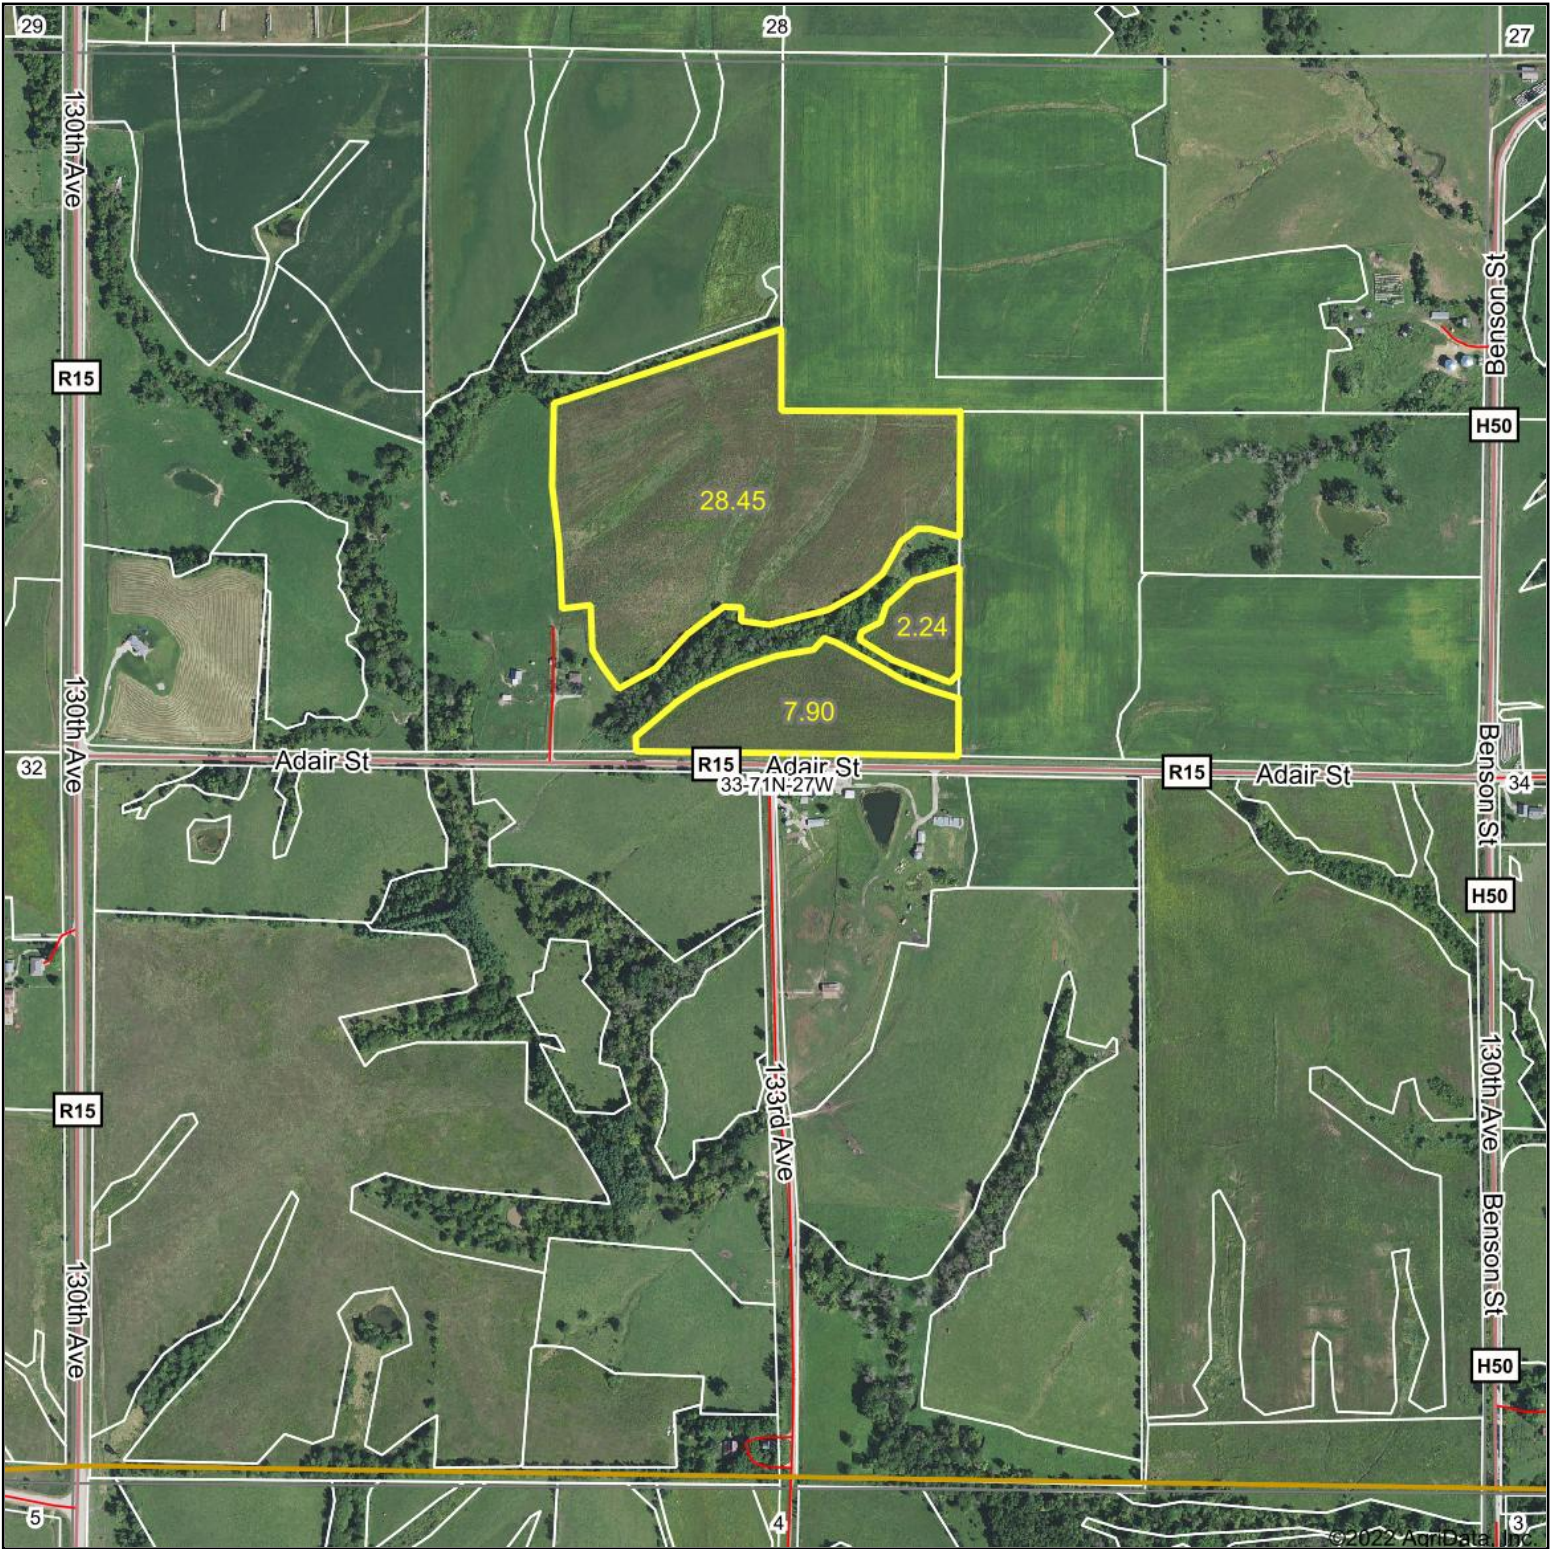

Aerial Map

Map Center: 40° 54' 14.53, -93° 58' 0.7

KILOTERRA
FARMLAND & HUNTING PROPERTIES

Maps Provided By:

© AgriData, Inc. 2021 www.AgriDataInc.com

33-71N-27W
Clarke County
Iowa

2/2/2022

Field borders provided by Farm Service Agency as of 5/21/2008.