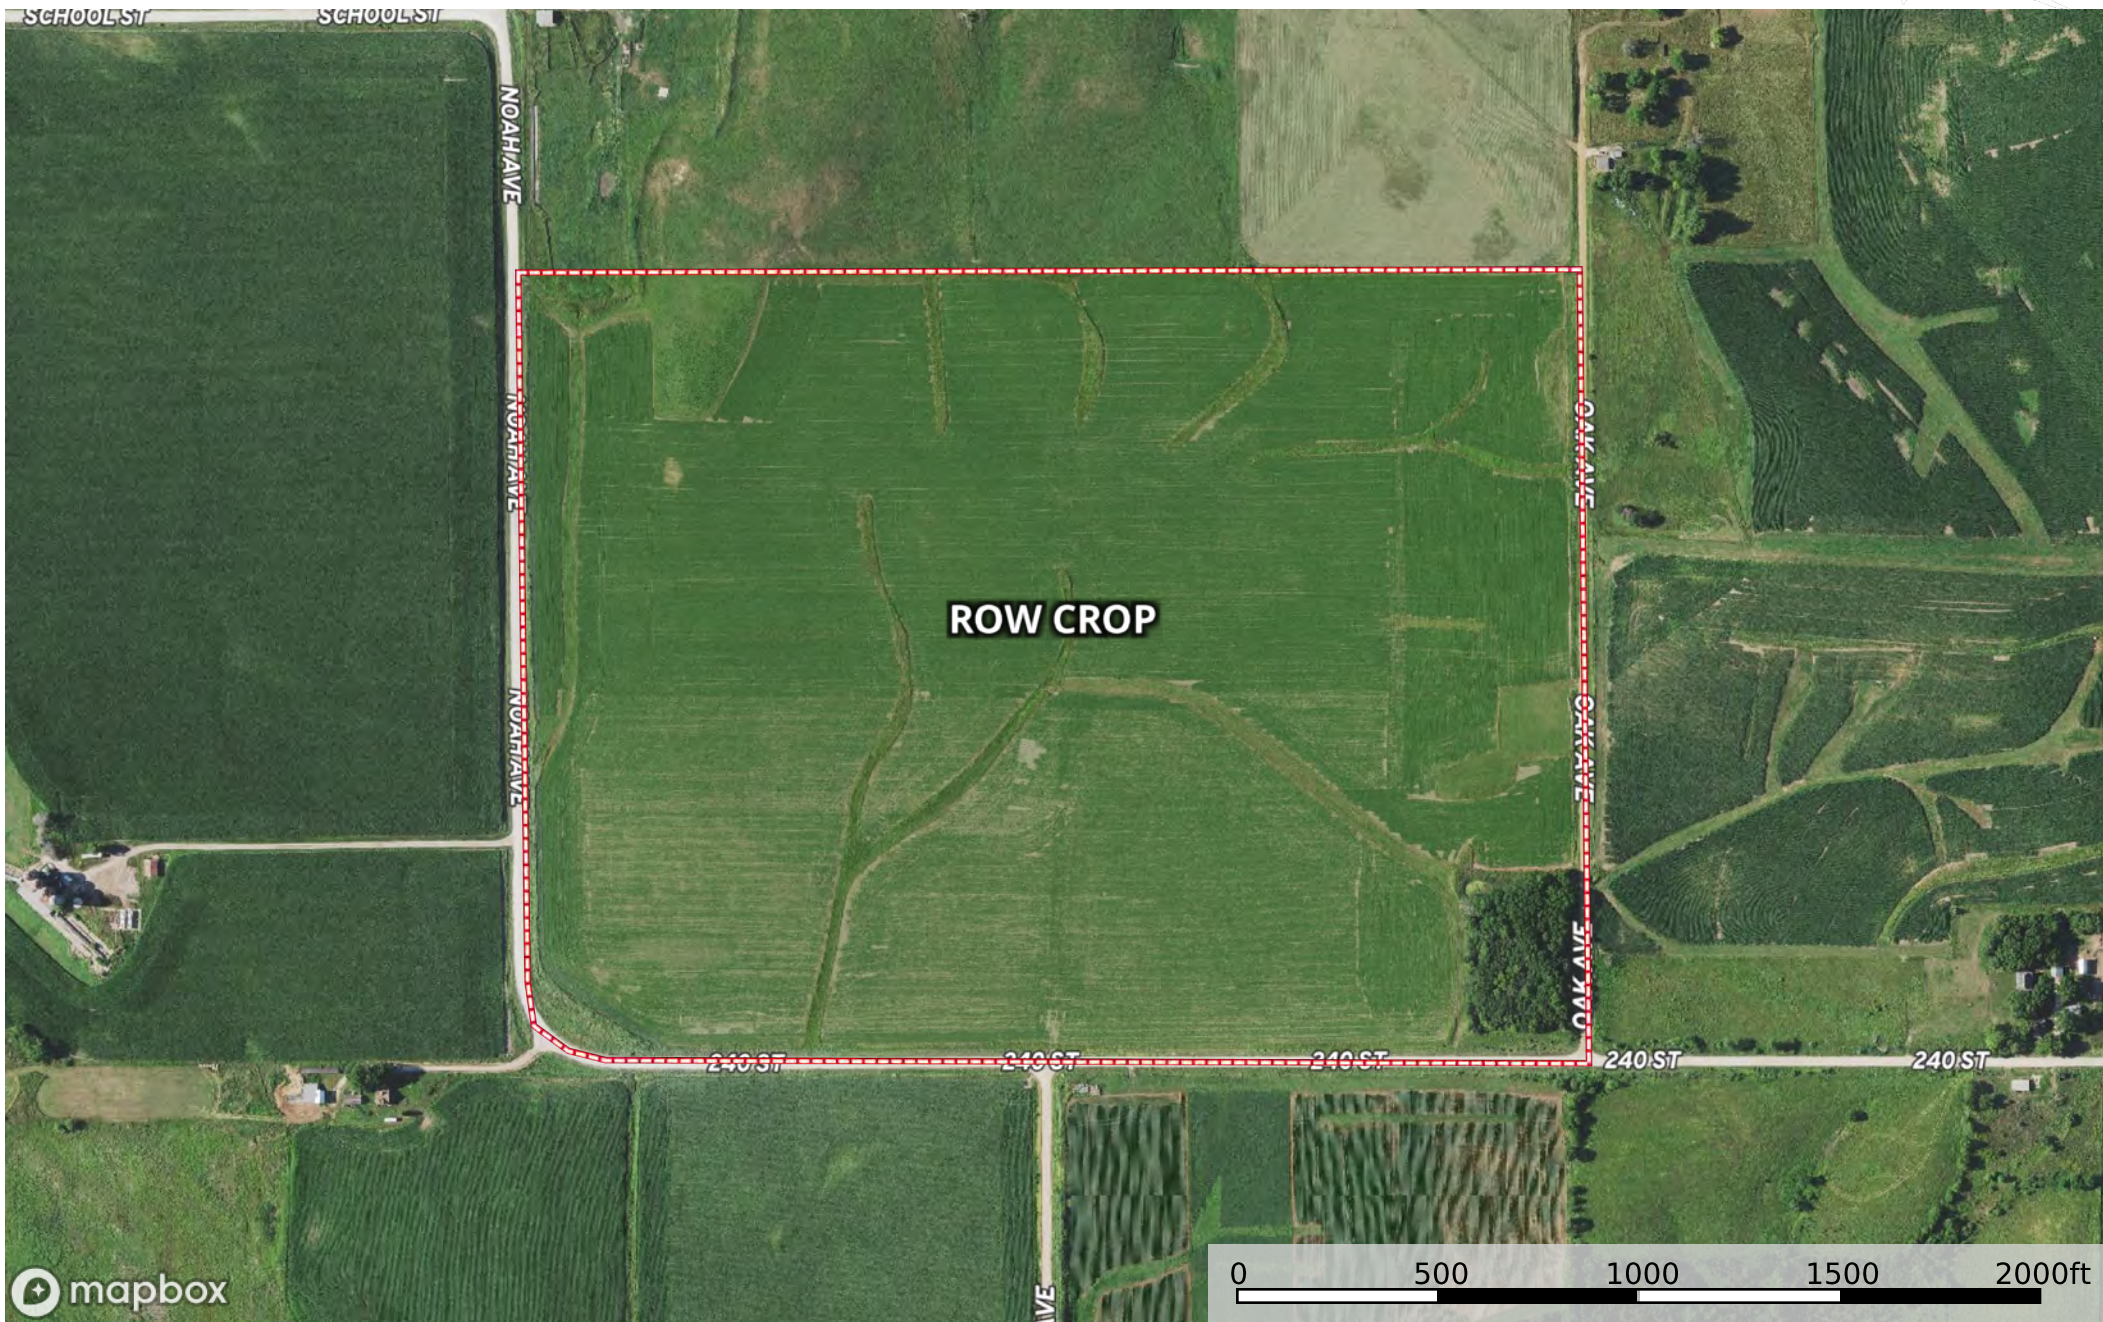

Finnegan 118_Tract 1_Land Use Map

Guthrie County, Iowa, 118 AC +/-

 Boundary  Row Crop