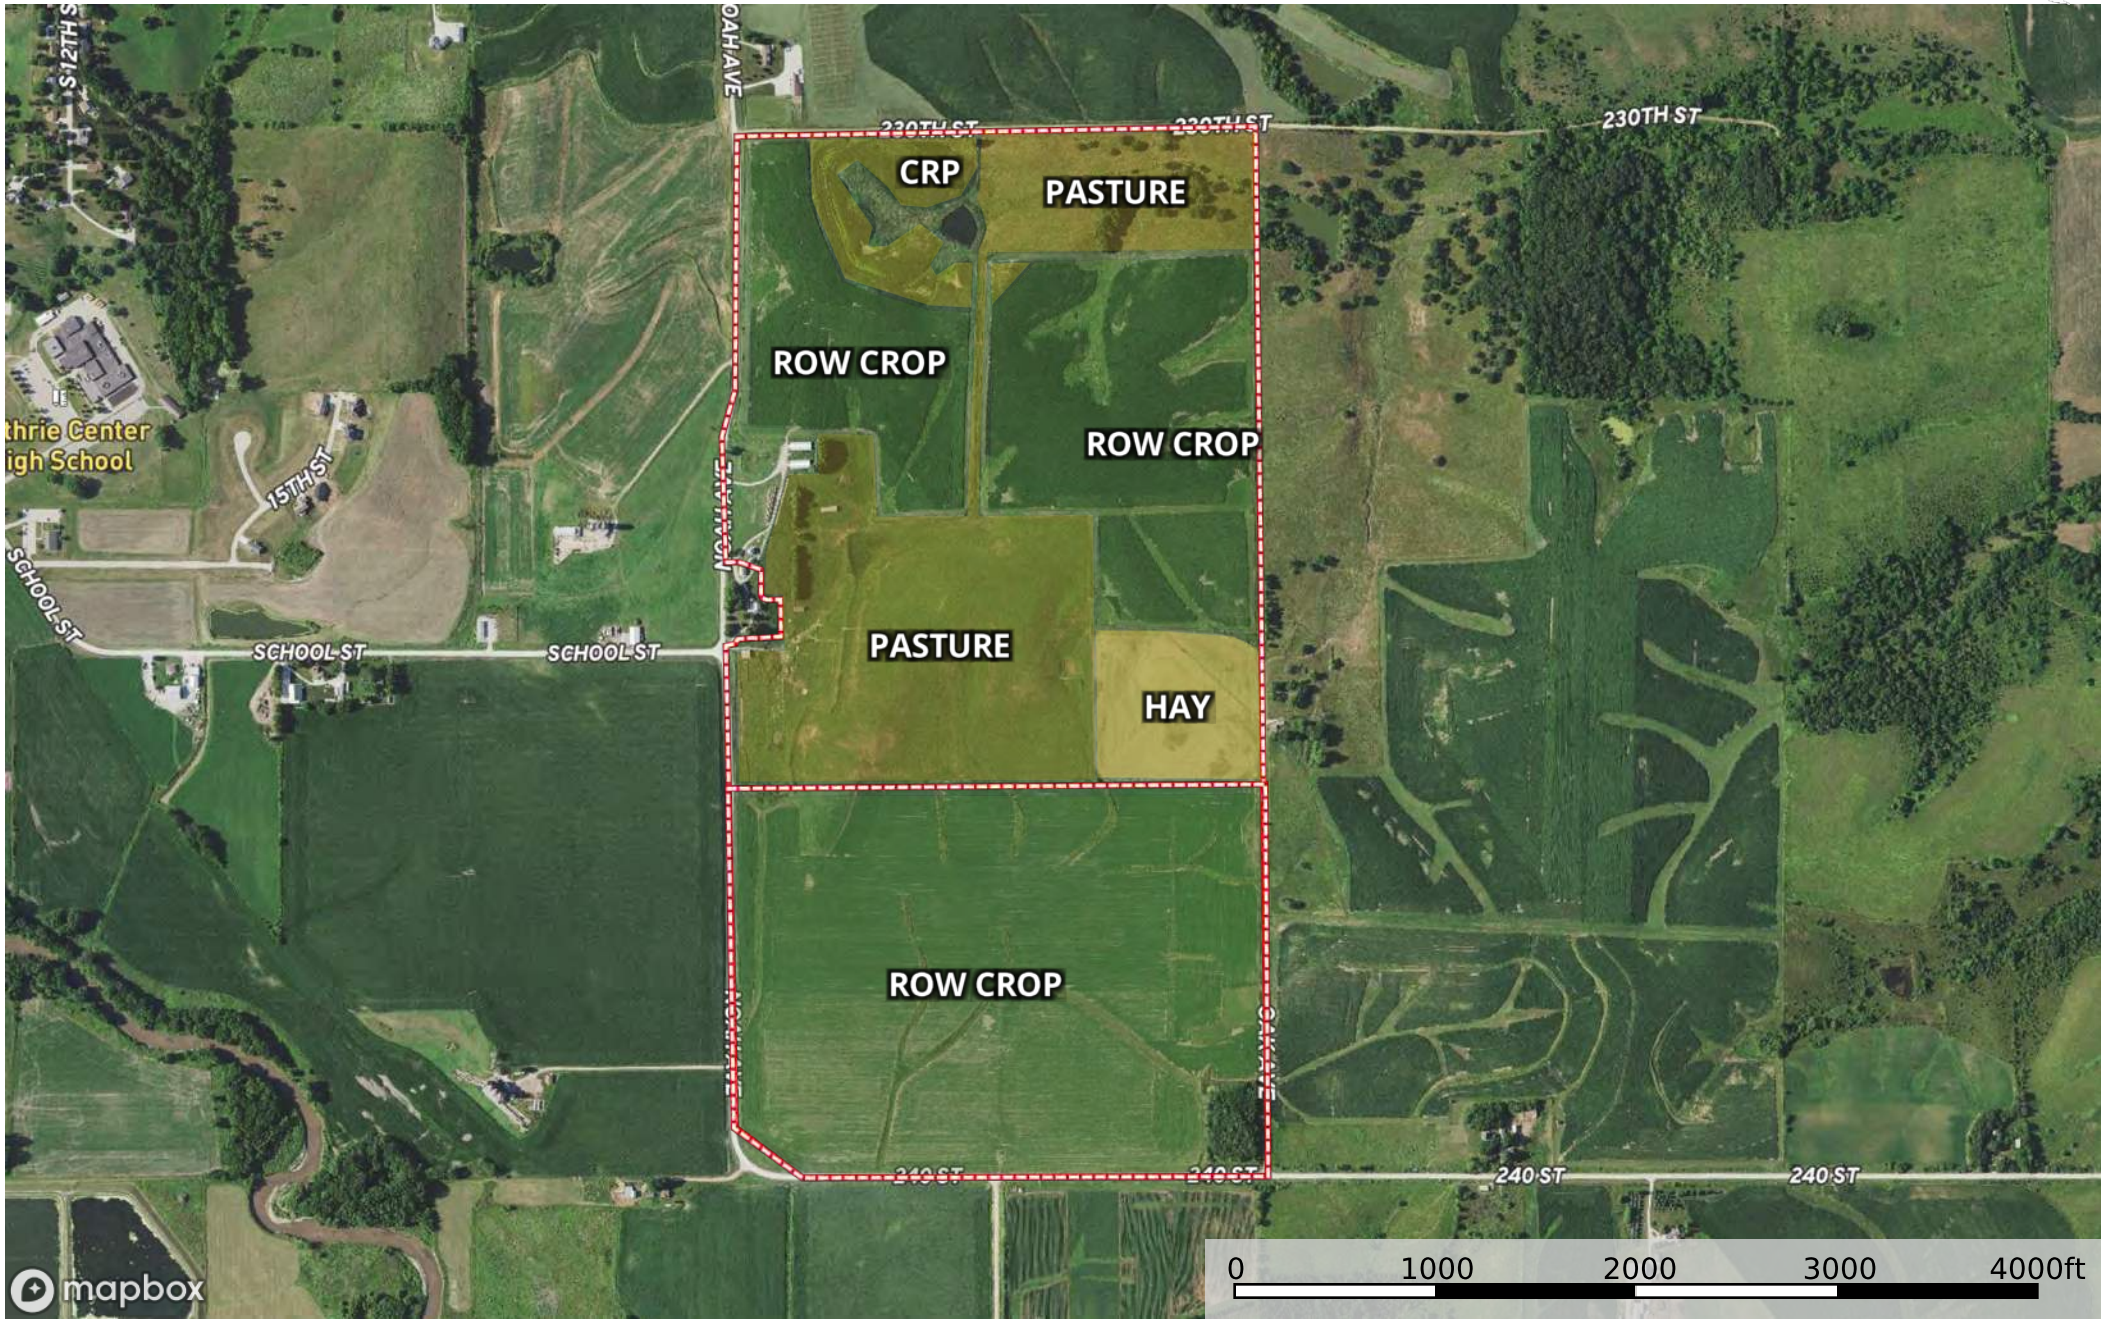

Finnegan Tract 3

Guthrie County, Iowa, 310 AC +/-

- Pasture
- Row Crop
- Hay
- CRP
- Boundary