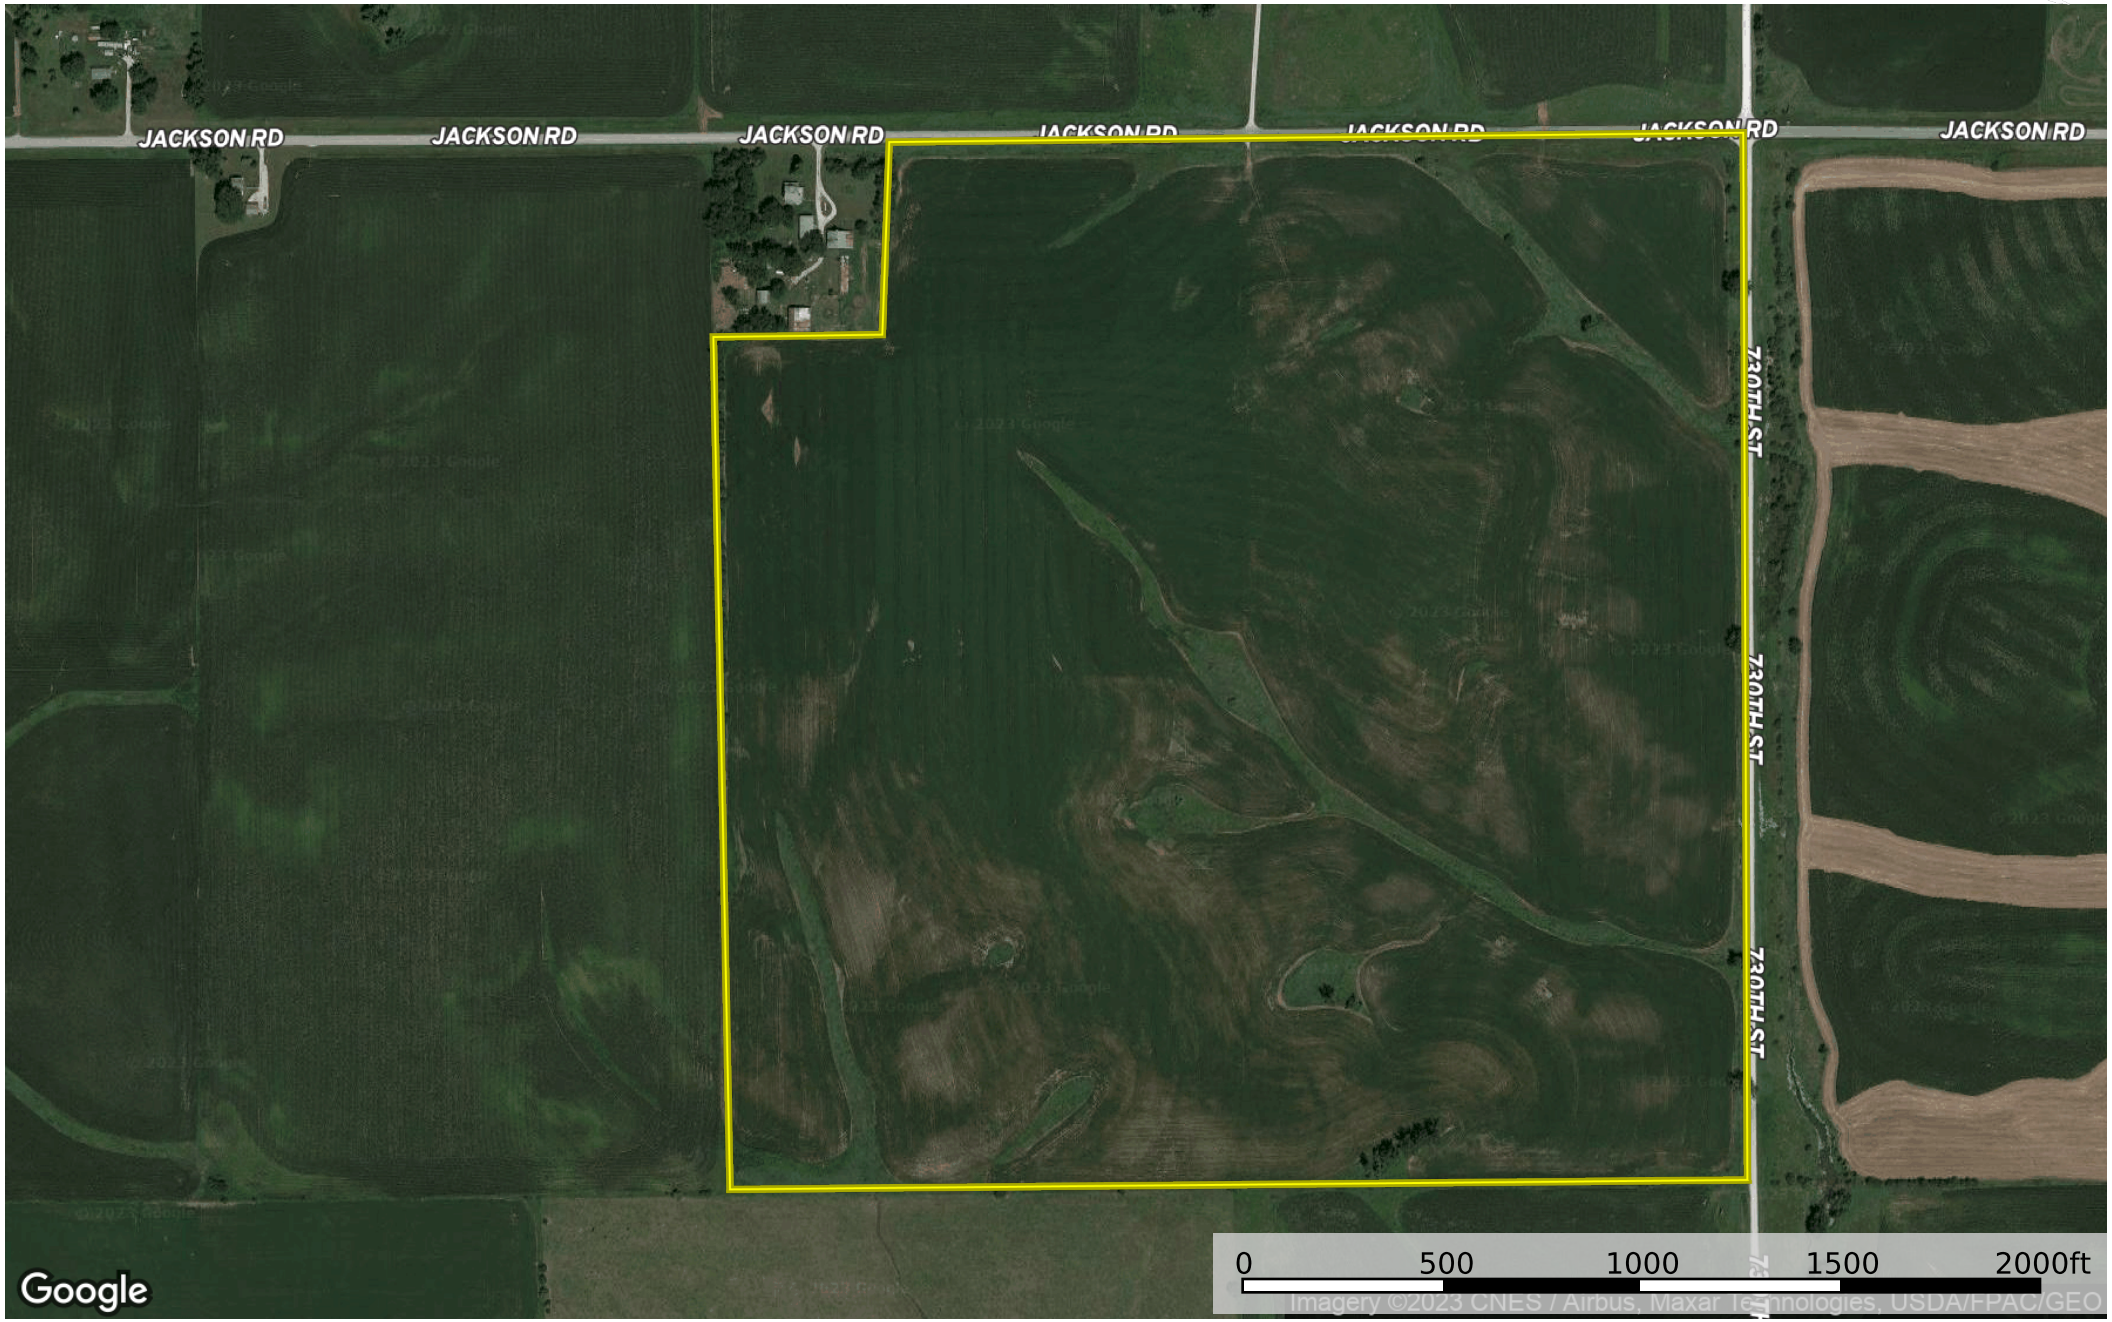

# Cass County 151.40

Cass County, Iowa, 151.4 AC +/-

Google

 Boundary