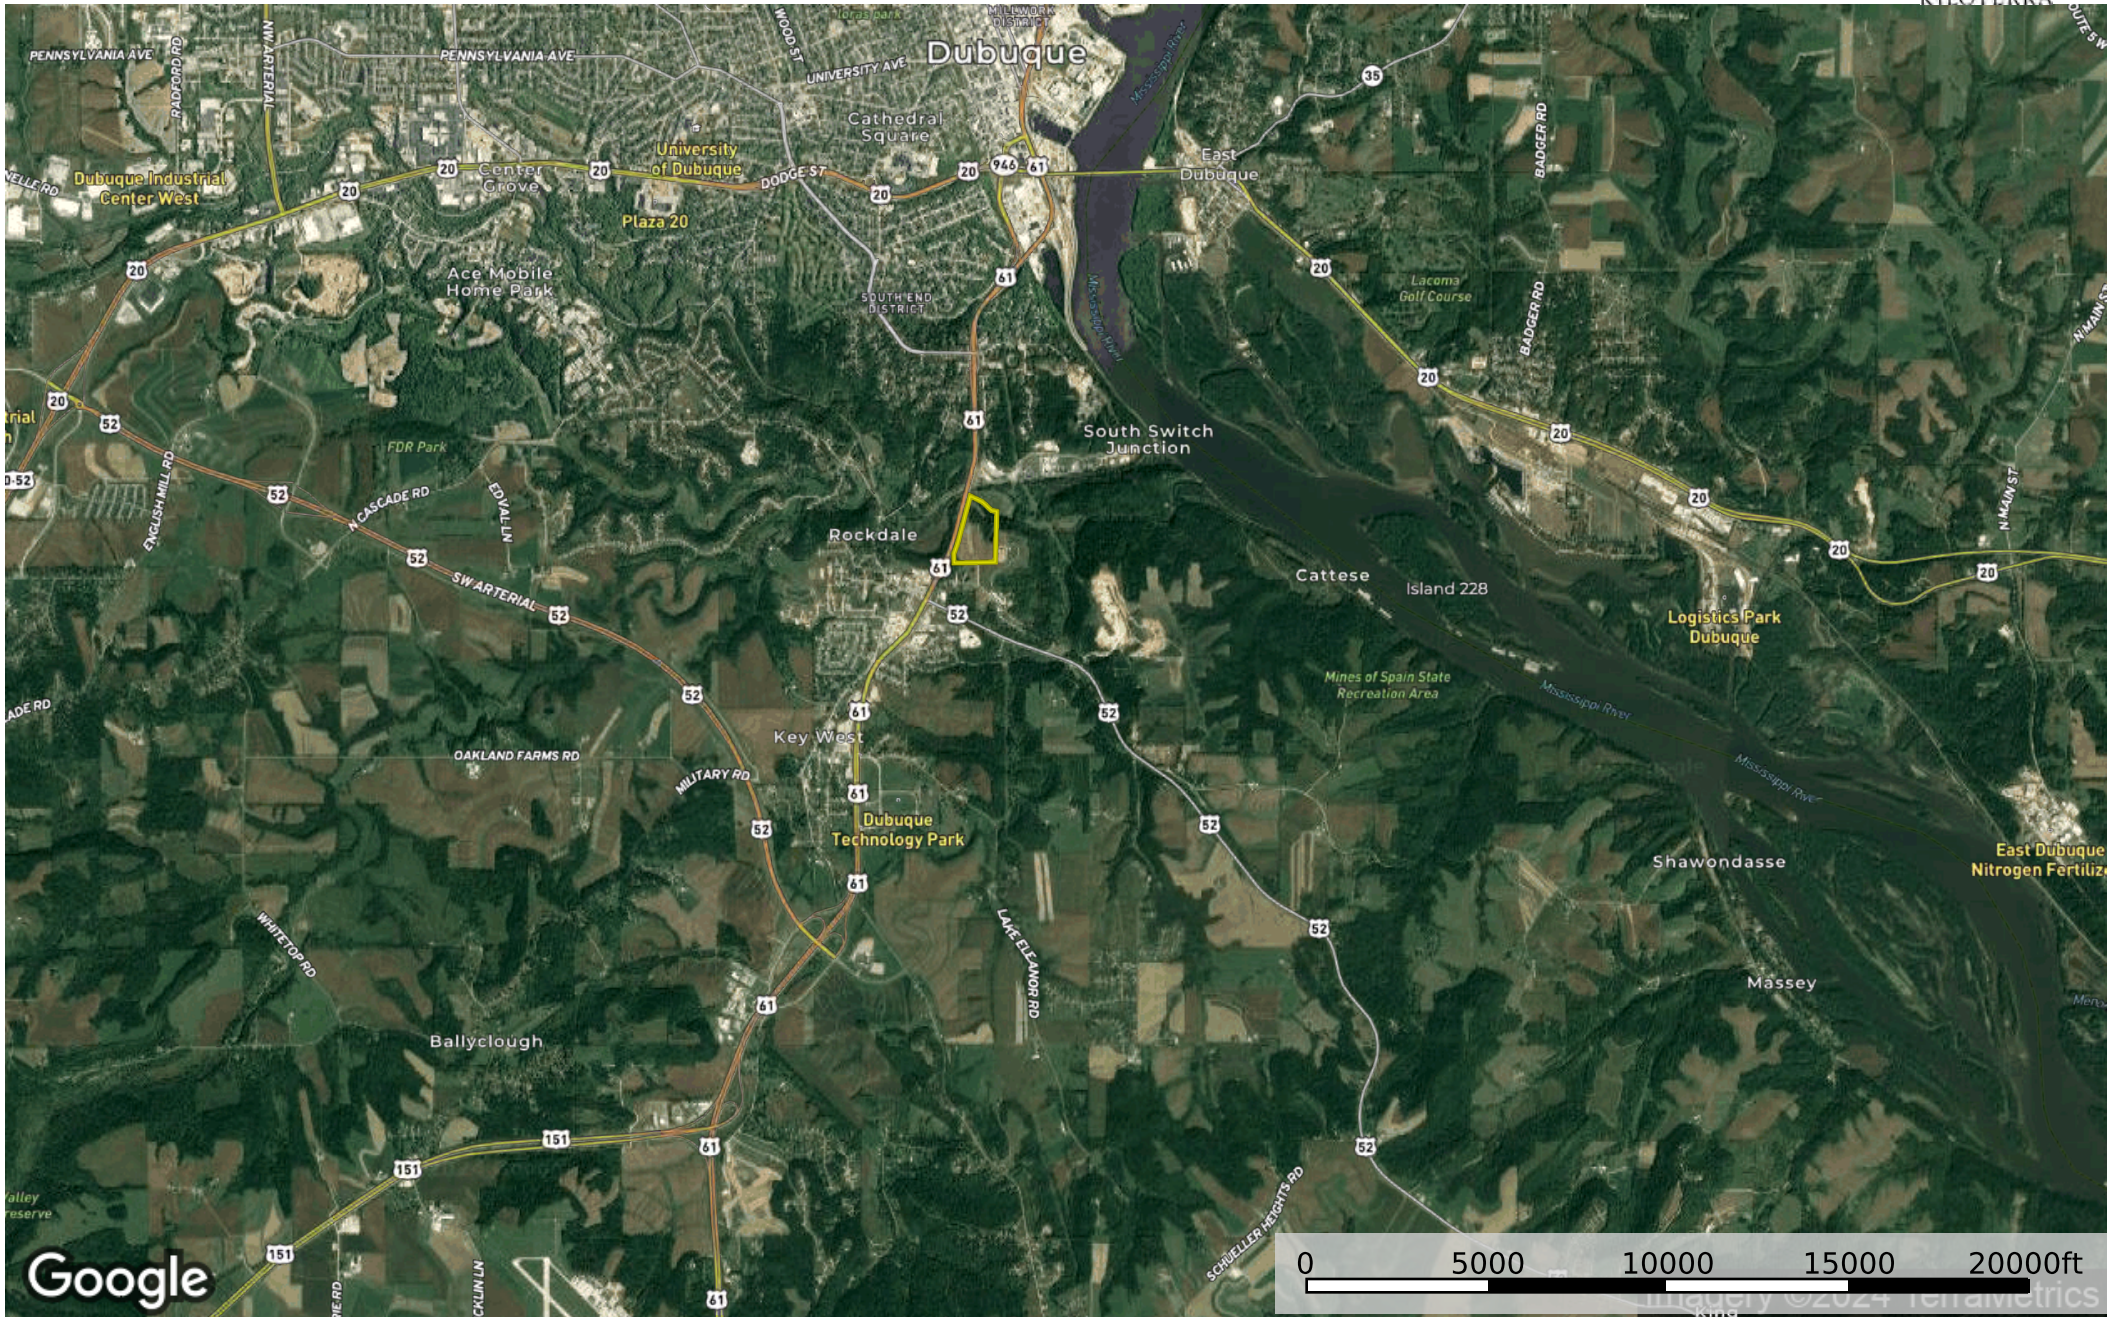

# Dubuque 37

Dubuque County, Iowa, 37 AC +/-

Google

Dubuque 37