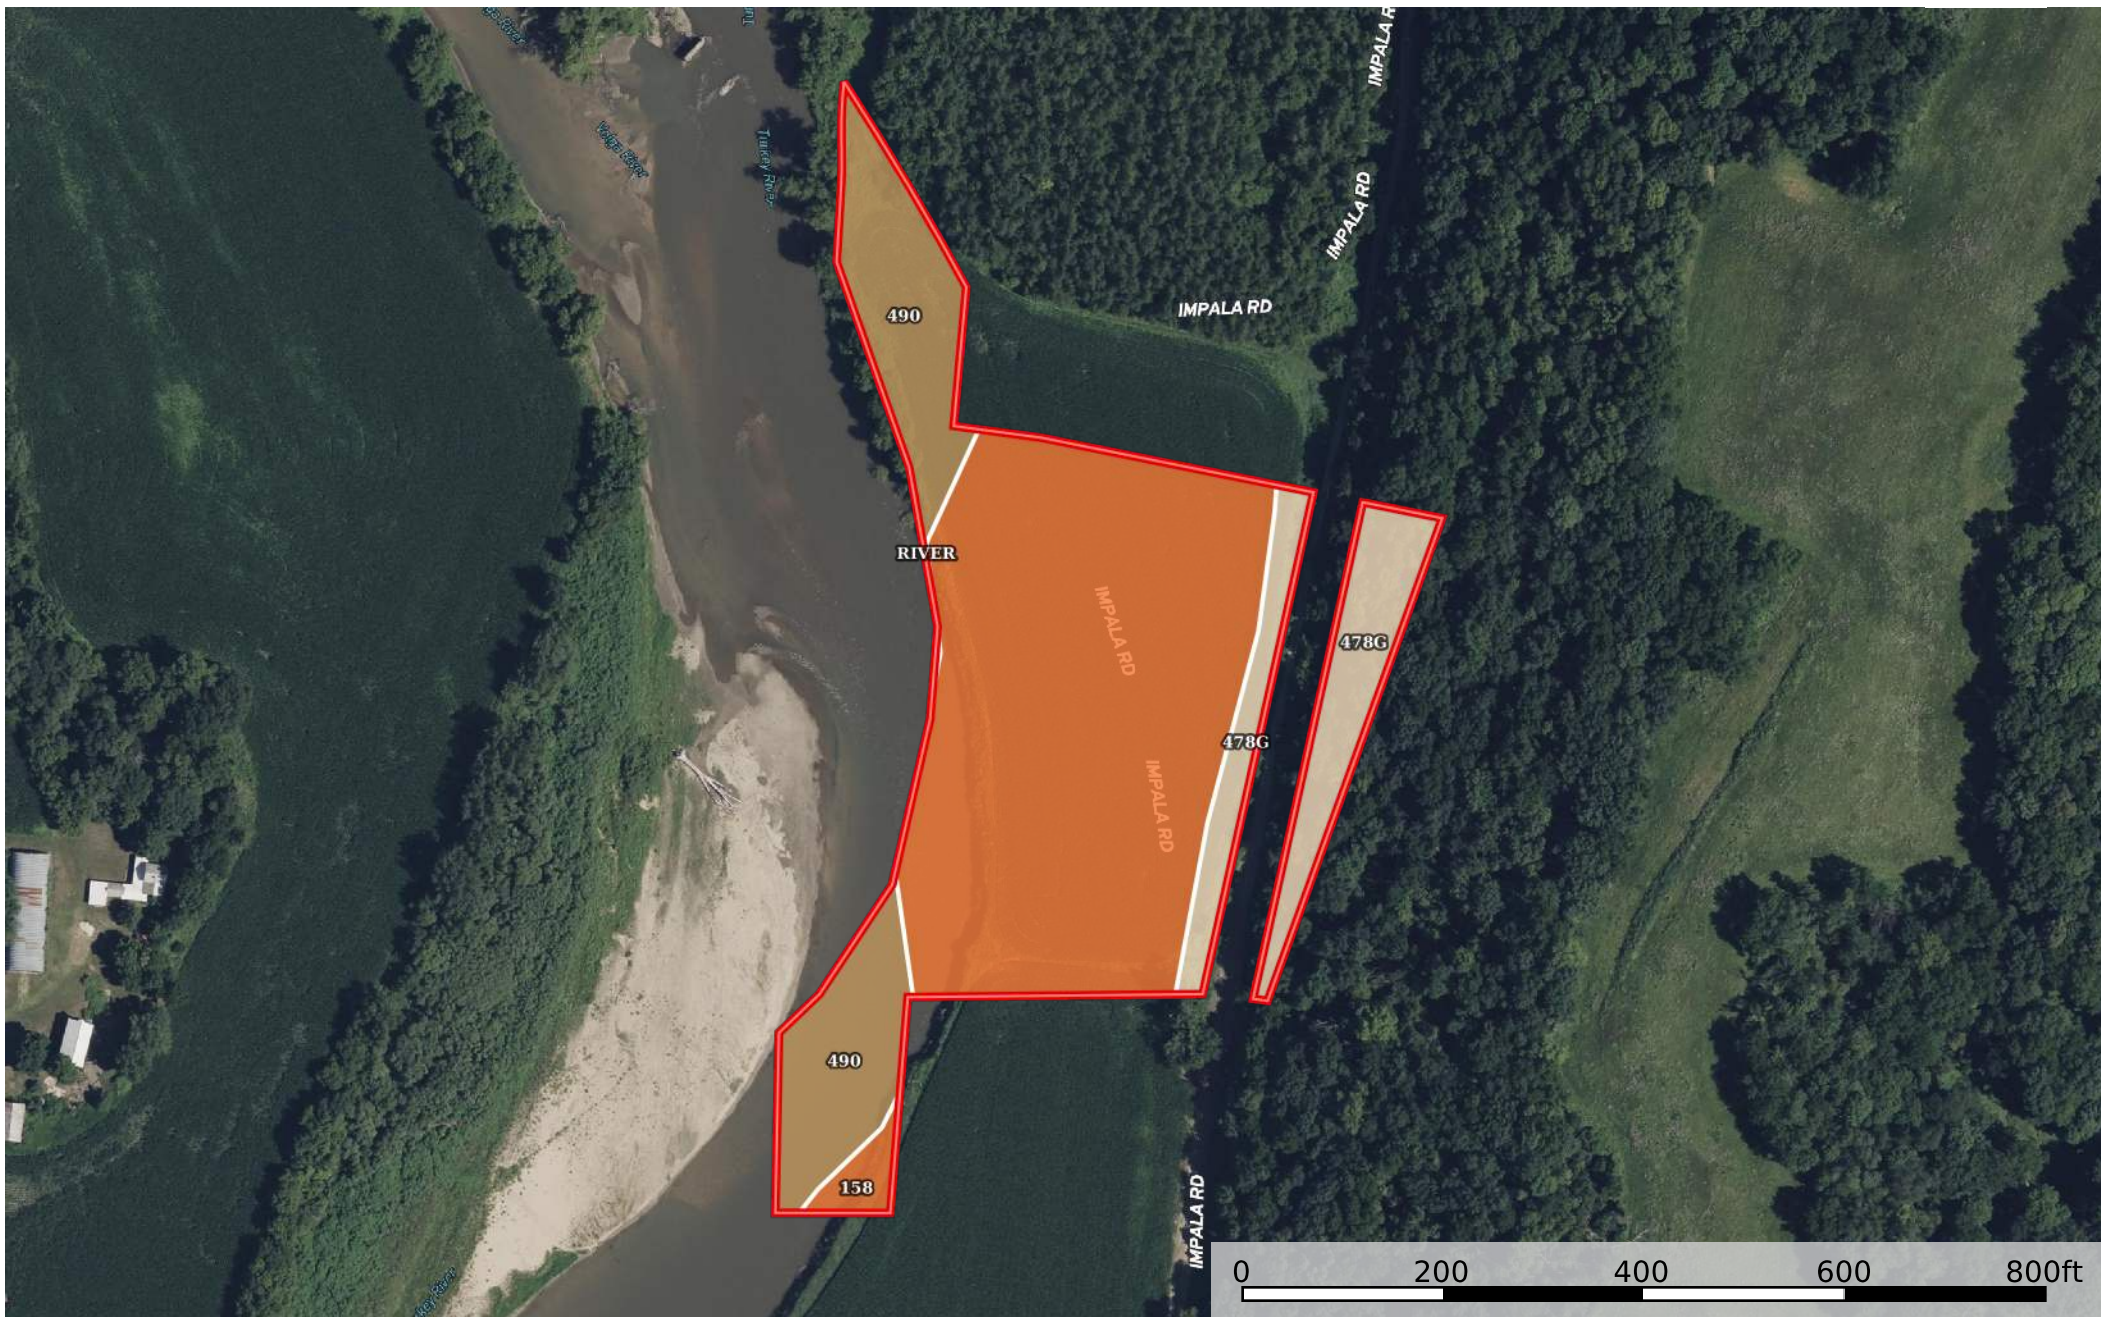

# Radloff 6.53

Iowa, AC +/-

 Boundary

Matt Drees

P: (563)926-6421

[www.KILOTERRA.com](http://www.KILOTERRA.com)

22287 Old Hwy 6

The information contained herein was obtained from sources deemed to be reliable. Land id™ Services makes no warranties or guarantees as to the completeness or accuracy thereof.